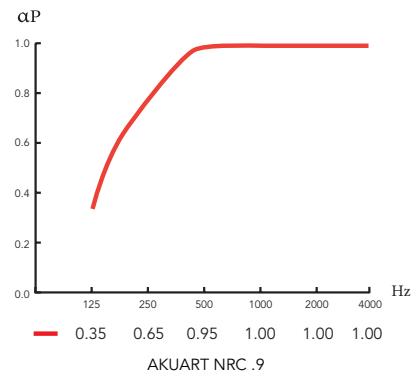

AKUART: ON THE WALL

Framed Acoustic Design Elements

kirei

Available Frame Colors / Finishes

NRC (Sound Absorption Rating): ASTM C423-90A

NRC: .9

Fire Rating

ASTM E84 Class A

Environmental Certifications

VOC Emissions: CDPH v1.2-2017 Compliant; TVOC <0.5 mg/m³

OEKO-TEX® Standard 100

Product Care

AKUART is made with a form-stable stretched fabric which does not wrinkle or fold when mounted on the frame. The canvas is easily cleanable with bleach and can be machine washed at high temperatures (194 F), making it an ideal solution for pathogen concerns and healthcare environments. AKUART's unique design makes it possible to quickly and easily detach and replace the canvas, providing the option to change and update the print.

Installation

Screw the mounting clips into the wall and attach the frame to hang. For oversized products, additional on-site frame assembly may be required.