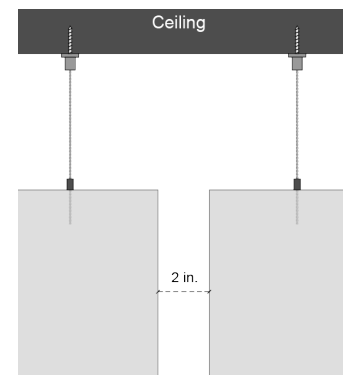

Installation

Common aircraft cable attached to the frame's integrated wire locks as well as floor and ceiling mounts. They can also be used as a divider in front of glass walls to increase visual privacy.

Standard Hang With Me Installation