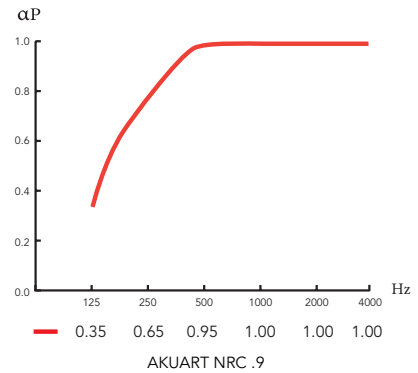

NRC (Sound Absorption Rating): ASTM C423-90A

NRC: .9

Fire Rating

ASTM E84 Class A

Environmental Certifications

VOC Emissions: CDPH v1.2-2017 Compliant; TVOC <0.5 mg/m³

OEKO-TEX® Standard 100

Product Care