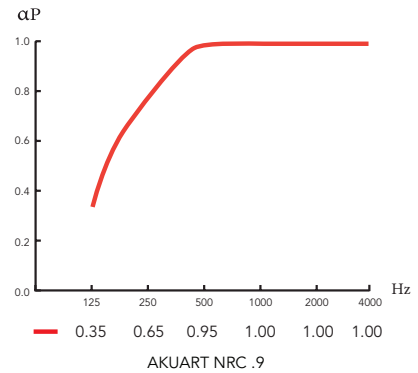

AKUART: HANG WITH ME

Suspended Acoustic Design Elements

Available Frame Colors / Finishes

NRC (Sound Absorption Rating): ASTM C423-90A

NRC: .9

Fire Rating

Canvas: Classification B-s1 according to DIN EN 13501-1

Acoustic Material: Fire retardant. Classification B-s1,d0 according to EN ISO 11925-2 & EN 13823

Environmental Certifications

VOC Emissions: CDPH v1.2-2017 Compliant; TVOC <0.5 mg/m³

OEKO-TEX® Standard 100

Product Care

AKUART is made with a form-stable stretched fabric which does not wrinkle or fold when mounted on the frame. The canvas is easily cleanable with bleach and can be machine washed at high temperatures (194 F), making it an ideal solution for pathogen concerns and healthcare environments. AKUART's unique design makes it possible to quickly and easily detach and replace the canvas, providing the option to change and update the print.

Installation

Common aircraft cable attached to the frame's integrated wire locks as well as floor and ceiling mounts. They can also be used as a divider in front of glass walls to increase visual privacy.