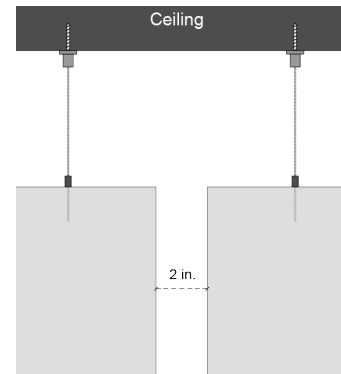

Hang With Me consists of 5 acoustic "building blocks" that can be arranged in configurations of heights ranging from 18" to 98". Custom block sizes and configurations are available. The ceiling wire system is included with standard sizes. Floor and custom wire systems are an add on. The maximum size for assembled Hang With Me "blocks" is 94" x 47".

Installation

Common aircraft cable attached to the frame's integrated wire locks as well as floor and ceiling mounts. They can also be used as a divider in front of glass walls to increase visual privacy.