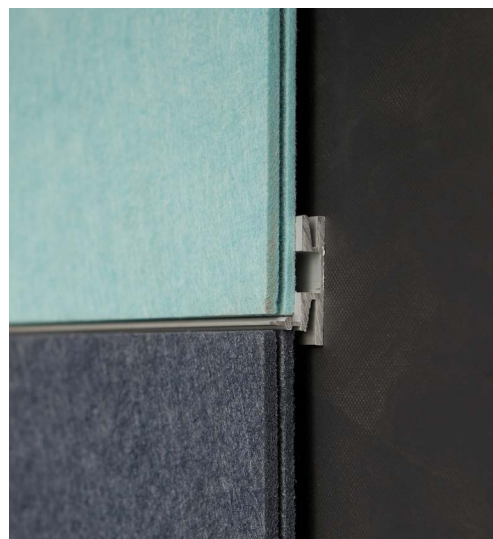

VOC Emissions

CDPH (CA 01350) Compliant; TVOC: <0.5 mg/m³
Ecospecifier GreenTag Compliant; TVOC: 0.015 mg/m²/hr (ASTM D5116)