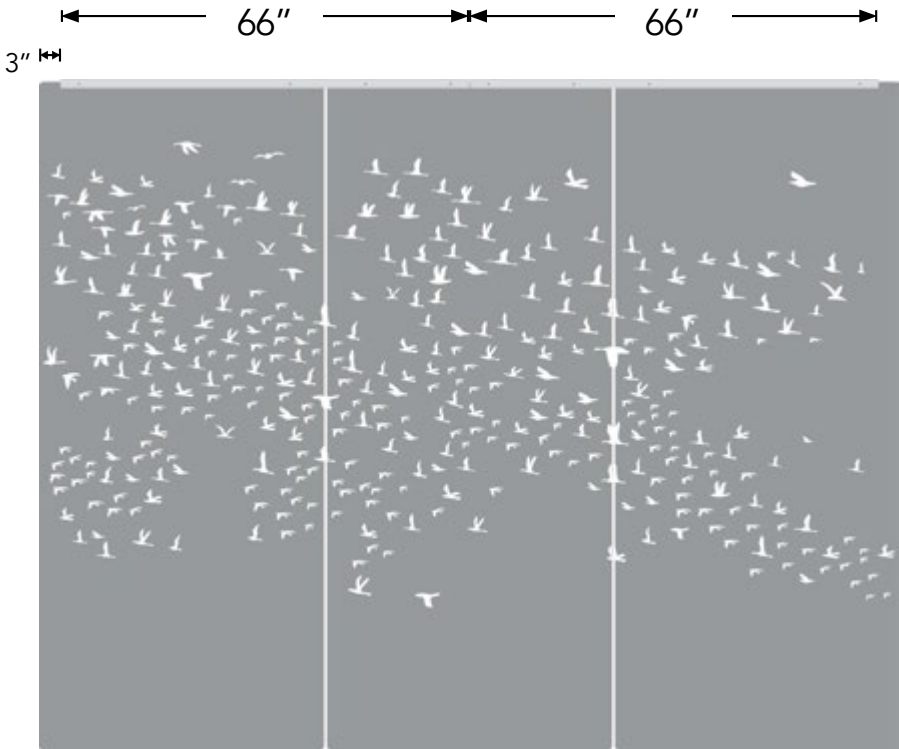

EchoScreen with Channel Track

Channel Track Dimensions

1-Panel Channel Track

2-Panel Channel Track

3-Panel Channel Track

Installation

Rolling Track

EchoScreen may be used as a moveable wall element by mounting panels using the EchoScreen Rolling Track. The Rolling Track can be installed in continuous runs, or side-by-side for bypass or overlapping screens.