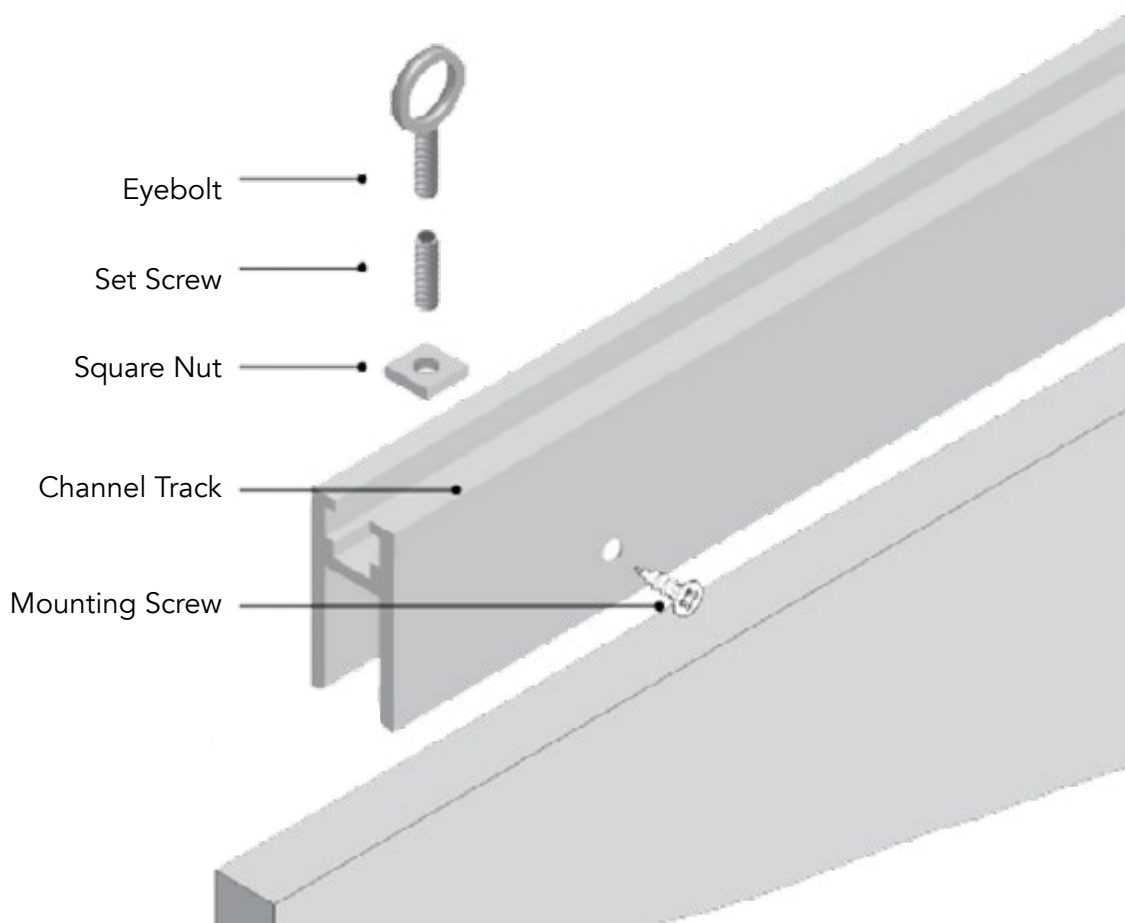

Installation

Walls

EchoScreen may be mounted on walls using adhesive, screws, or standoffs.

Ceiling

Each standard EchoScreen includes our proprietary aluminum channel track, plus two attachment hardware sets. Hanging options include 1/4"-20 set screw and eyebolt fasteners to enable hanging with cable, rod and other premium hanging hardware.

EchoScreen with Channel Track

Channel Track Dimensions

1-Panel Channel Track

2-Panel Channel Track

3-Panel Channel Track

Installation

Rolling Track

EchoScreen may be used as a moveable wall element by mounting panels using the EchoScreen Rolling Track. The Rolling Track can be installed in continuous runs, or side-by-side for bypass or overlapping screens.