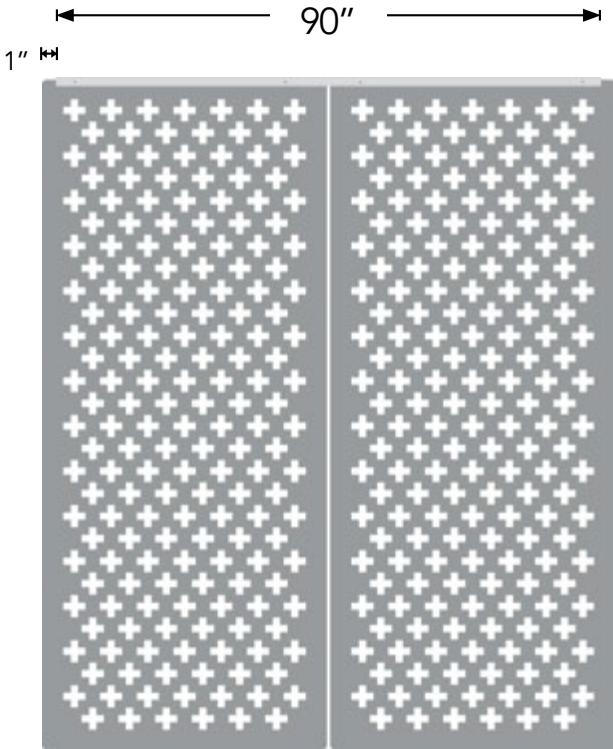

2-Panel Channel Track