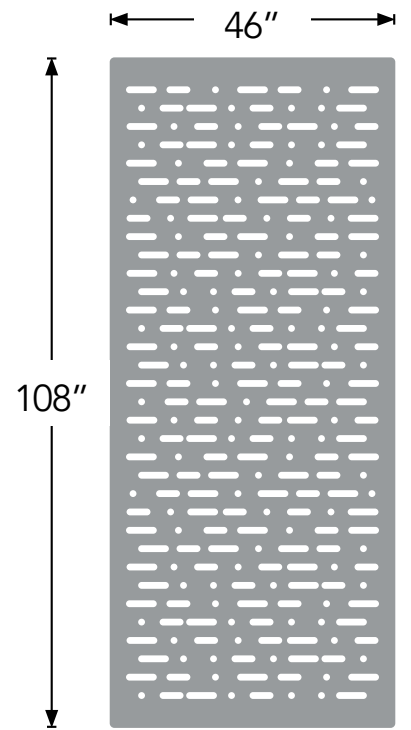

Product shown: Cross Section Screens in 94 inch Custom Length, with Smoke

Specs

Style	Standard (LxH)	Thickness	Weight/Unit	SF/Unit
12mm Screen	46" x 108"	0.47"	18 lbs	34.5
24mm Screen	46" x 108"	0.94"	22 lbs	34.5

All specs refer to singular products and not multiples unless specified. Due to the nature of the material, cutting and fabrication process, minor dimensional variances may occur. If ordering in 24mm thickness, certain designs will have to be modified to accommodate this thickness. Custom options available upon request. EchoScreen is sold individually and ships flat.

Product Dimensions

Capsules

Cross Section

Dot Dash

Dot Dash Hi Lo

Byte

Levels

Product Dimensions