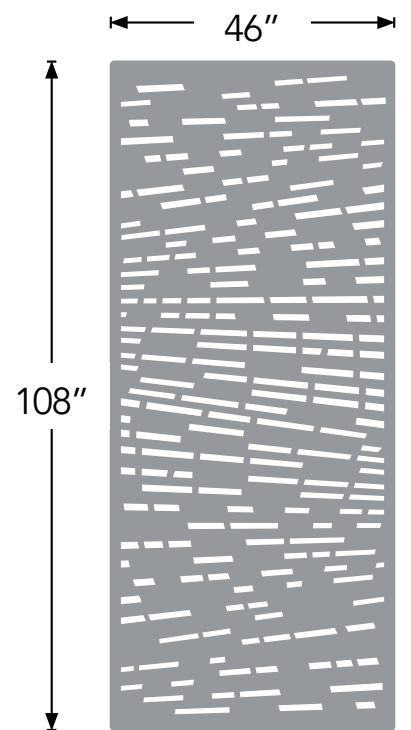

Product shown: Cross Section Screens in 94 inch Custom Length, with Smoke

Specs

Style	Standard (LxH)	Thickness	Weight/Unit	SF/Unit
12mm Screen	46" x 108"	0.47"	18 lbs	34.5
24mm Screen	46" x 108"	0.94"	22 lbs	34.5

All specs refer to singular products and not multiples unless specified. Due to the nature of the material, cutting and fabrication process, minor dimensional variances may occur. If ordering in 24mm thickness, certain designs will have to be modified to accommodate this thickness. Custom options available upon request. EchoScreen is sold individually and ships flat.

Product Dimensions

Capsules

Cross Section

Dot Dash

Dot Dash Hi Lo

Byte

Levels

Product Dimensions

Product Dimensions

3 Little Birds Triptych

School Is In Triptych

Available Colors

Cayenne 029
12mm

Wine 009
12mm | 24mm

Rouge 007
12mm

Mandarin 013
12mm