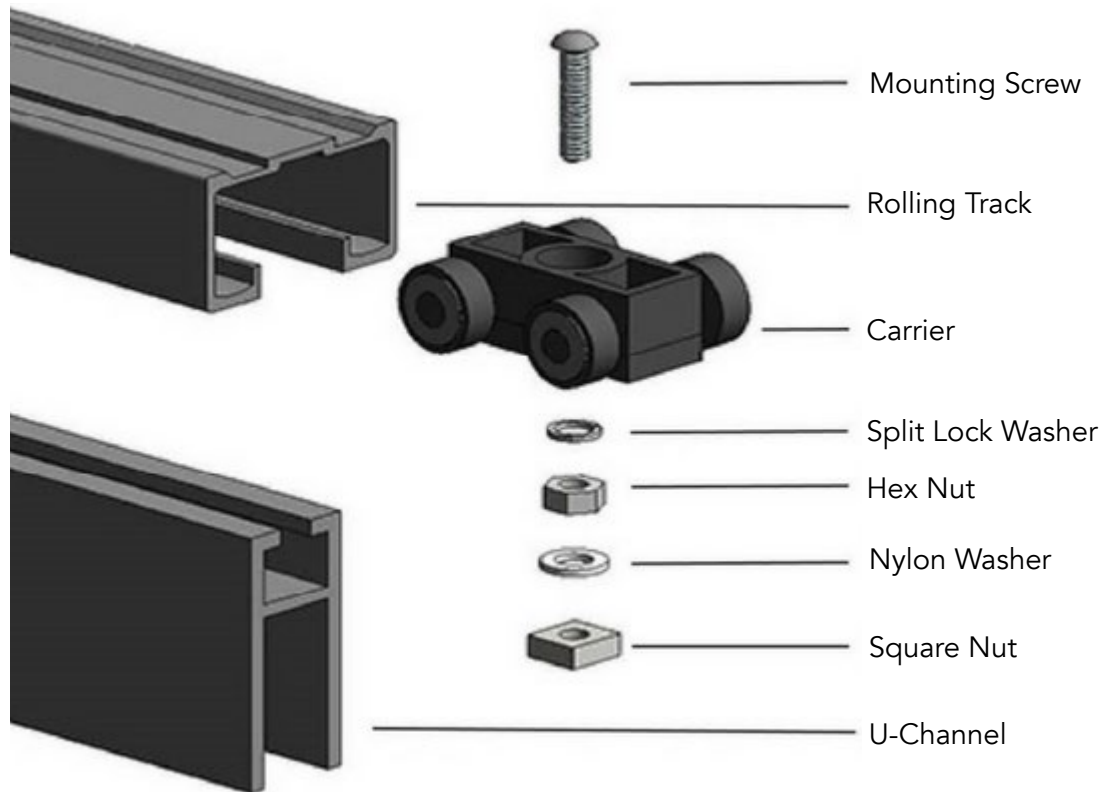

Installation

Walls

EchoScreen may be mounted on walls using adhesive, screws, or standoffs.

Ceiling

Each standard EchoScreen includes our proprietary aluminum channel track, plus two attachment hardware sets. Hanging options include 1/4"-20 set screw and eyebolt fasteners to enable hanging with cable, rod and other premium hanging hardware.

EchoScreen with Channel Track

Channel Track Dimensions

1-Panel Channel Track

2-Panel Channel Track

3-Panel Channel Track

Installation

Rolling Track

EchoScreen may be used as a moveable wall element by mounting panels using the EchoScreen Rolling Track. The Rolling Track can be installed in continuous runs, or side-by-side for bypass or overlapping screens.