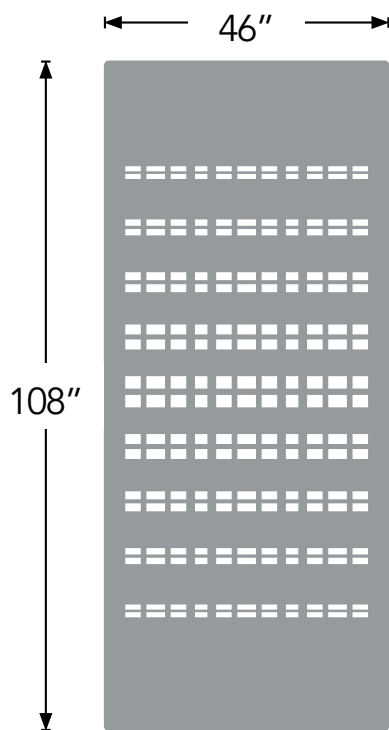

Product shown: Cross Section Screens in 94 inch Custom Length, with Smoke

Specs

Style	Standard (LxH)	Thickness	Weight/Unit	SF/Unit
12mm Screen	46" x 108"	0.47"	18 lbs	34.5
24mm Screen	46" x 108"	0.94"	22 lbs	34.5

Product Dimensions

Capsules

Cross Section

Dot Dash

Dot Dash Hi Lo

Byte

Levels

Product Dimensions

Product Dimensions

3 Little Birds Triptych

School Is In Triptych

Available Colors

Cayenne 029
12mm

Wine 009
12mm | 24mm

Rouge 007
12mm

Mandarin 013
12mm