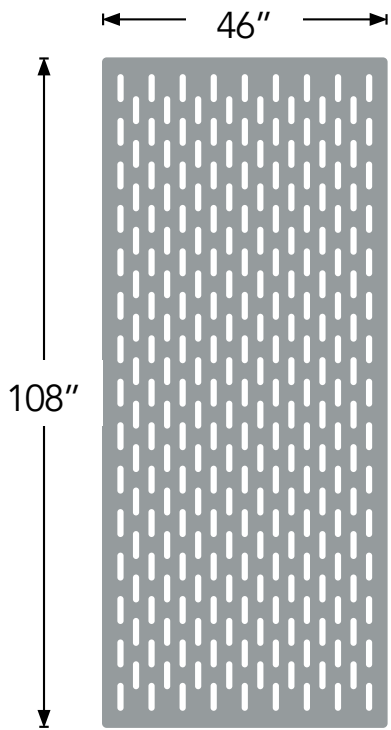

Product shown: Cross Section Screens in 94 inch Custom Length, with Smoke

Specs

Style	Standard (LxH)	Thickness	Weight/Unit	SF/Unit
12mm Screen	46" x 108"	0.47"	18 lbs	34.5
24mm Screen	46" x 108"	0.94"	22 lbs	34.5

All specs refer to singular products and not multiples unless specified. Due to the nature of the material, cutting and fabrication process, minor dimensional variances may occur. If ordering in 24mm thickness, certain designs will have to be modified to accommodate this thickness. Custom options available upon request. EchoScreen is sold individually and ships flat.

Product Dimensions

Capsules

Cross Section

Dot Dash

Dot Dash Hi Lo

Byte

Levels

Product Dimensions