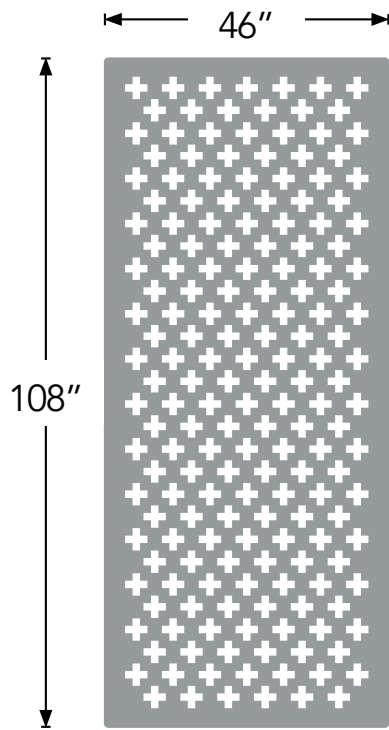

Product shown: Cross Section Screens in 94 inch Custom Length, with Smoke

Specs

Style	Standard (LxH)	Thickness	Weight/Unit	SF/Unit
12mm Screen	46" x 108"	0.47"	18 lbs	34.5
24mm Screen	46" x 108"	0.94"	22 lbs	34.5

All specs refer to singular products and not multiples unless specified. Due to the nature of the material, cutting and fabrication process, minor dimensional variances may occur. If ordering in 24mm thickness, certain designs will have to be modified to accommodate this thickness. Custom options available upon request. EchoScreen is sold individually and ships flat.

Product Dimensions

Capsules

Cross Section

Dot Dash

Dot Dash Hi Lo

Byte

Levels

Product Dimensions