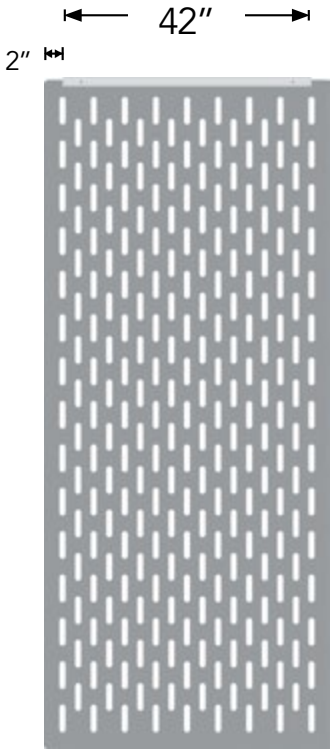

Installation

Walls

EchoScreen may be mounted on walls using adhesive, screws, or standoffs.

Ceiling

Each standard EchoScreen includes our proprietary aluminum channel track, plus two attachment hardware sets. Hanging options include 1/4"-20 set screw and eyebolt fasteners to enable hanging with cable, rod and other premium hanging hardware.

EchoScreen with Channel Track

Channel Track Dimensions

1-Panel Channel Track

2-Panel Channel Track

3-Panel Channel Track

Installation

Rolling Track

EchoScreen may be used as a moveable wall element by mounting panels using the EchoScreen Rolling Track. The Rolling Track can be installed in continuous runs, or side-by-side for bypass or overlapping screens.