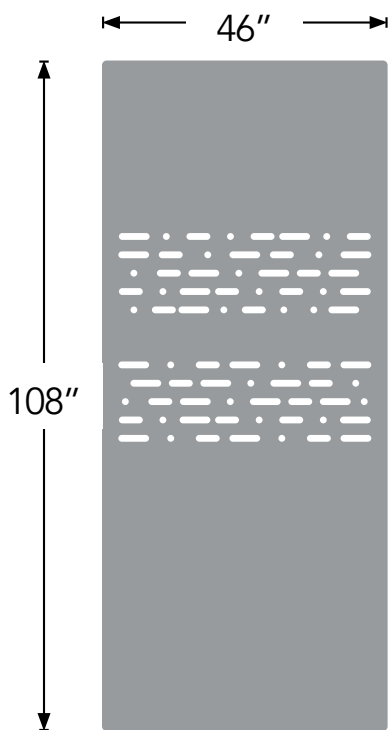

Product shown: Cross Section Screens in 94 inch Custom Length, with Smoke

Specs

Style	Standard (LxH)	Thickness	Weight/Unit	SF/Unit
12mm Screen	46" x 108"	0.47"	18 lbs	34.5
24mm Screen	46" x 108"	0.94"	22 lbs	34.5

Product Dimensions

Capsules

Cross Section

Dot Dash

Dot Dash Hi Lo

Byte

Levels

Product Dimensions