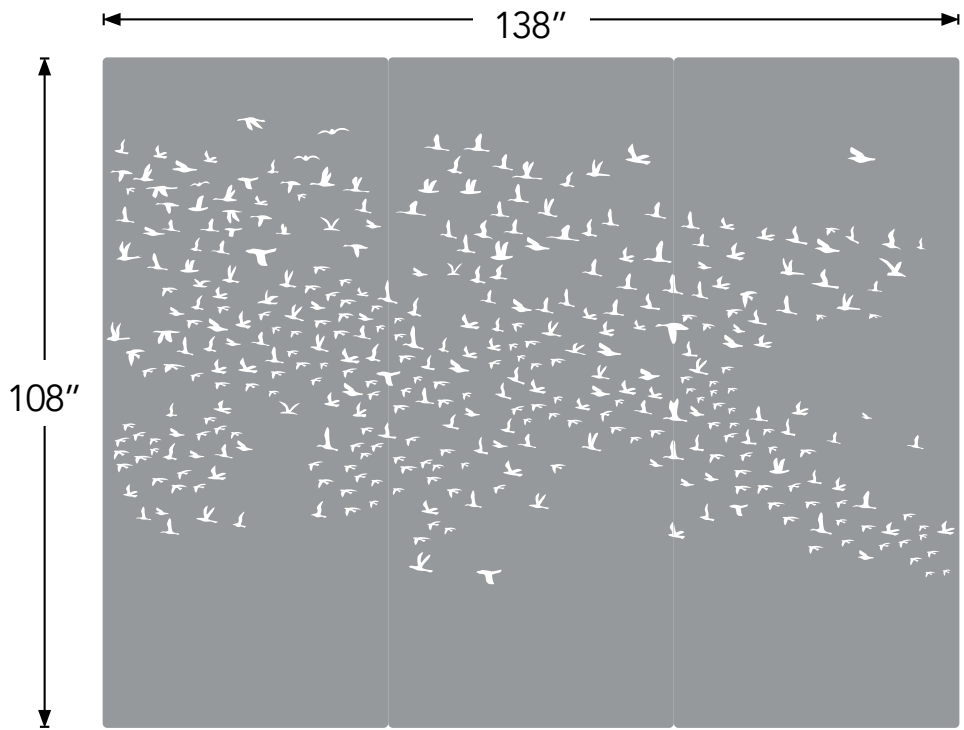

Product Dimensions

3 Little Birds Triptych