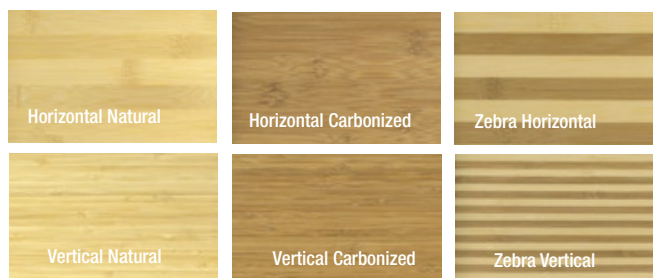

Kirei Bamboo Veneer

organic contemporary

Kirei Bamboo Veneer and Edge Tape
Bring the beauty of bamboo to your millwork. Made from rapidly renewable Moso Bamboo, our versatile, easy-laminating bamboo veneers and edge tape come in a variety of grain styles and colors to match your project needs.

Vertical Natural

Horizontal Natural

Vertical Carbonized

Horizontal Carbonized

Zebra Vertical

Zebra Horizontal

Kirei Bamboo Veneers+Edge Tape Specifications:

Give your millwork the beauty of bamboo with the flexibility and cost savings of veneer! Kirei Bamboo veneers are top quality bamboo made with care and precision to meet your exacting standards. Use standard veneer application techniques to transform cabinetry into modern, organic works of art.

Kirei Veneers and LEED

Kirei design elements can help your projects gain LEED credit for environmentally friendly construction.

Kirei Edge Tape specifications:

Width: 22mm (7/8"), 44mm (1-3/4")

Thickness: 0.6mm (1/42")

Roll Length: 50ft., 500ft.

Backer: Paper backed, glueless

Available Edge Tape styles & colors:

Grain Styles: Horizontal | Vertical

Colorways: Natural | Carbonized

Available Veneer styles & colors:

kirei

For purchasing information: