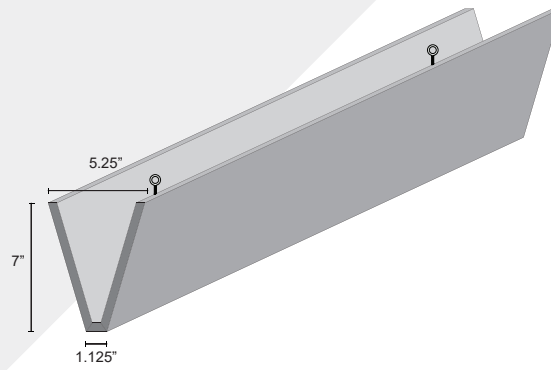

ECHOPANEL SYSTEMS: V-BAFFLE

Dimension Detail