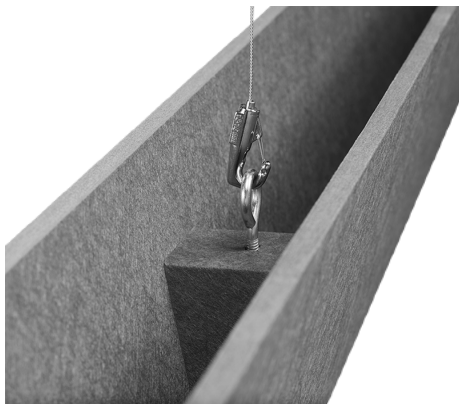

All specs refer to singular products and not multiples unless specified. Due to the nature of the material, cutting and fabrication process, minor dimensional variances may occur.

V-Baffle

The EchoPanel® V-Baffle absorbs open space sounds while bringing linear beauty to the ceiling. The V-shaped baffle uses simple angles and hidden hardware for a clean, flat-bottom plane and a seamless design aesthetic. Hang EchoPanel V-Baffles in regular rows, random groupings, or with other baffle systems to create beautiful architectural design solutions. Custom configurations available.

Hardware & Installation

Eyebolt Mounting Hardware

Hanging Hardware

V-Baffles have two attachment points with a 1/4"-20 female thread and come with your choice of eyebolts or 1/4"-20 male threaded screw hardware.