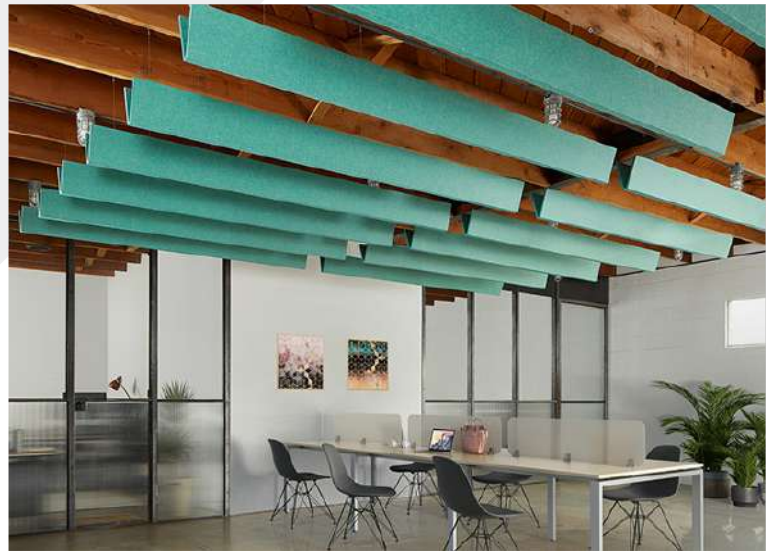

V-Baffle | Color 444 (Gray)

V-Baffle | Color 338 (Jade)

	Metric	Standard	Width	Weight	LF/Unit
40" Length	1016mm x 177.8mm	40 in. x 7 in.	133.4mm (5.3 in.)	2.6 lbs	3.3
48" Length	1219.2mm x 177.8mm	48 in. x 7 in.	133.4mm (5.3 in.)	3.2 lbs	4
72" Length	1828.8mm x 177.8mm	72 in. x 7 in.	133.4mm (5.3 in.)	4.8 lbs	6
96" Length	2438.4mm x 177.8mm	96 in. x 7 in.	133.4mm (5.3 in.)	6.3 lbs	8

All specs refer to singular products and not multiples unless specified. Due to the nature of the material, cutting and fabrication process, minor dimensional variances may occur.

V-Baffle

The EchoPanel® V-Baffle absorbs open space sounds while bringing linear beauty to the ceiling. The V-shaped baffle uses simple angles and hidden hardware for a clean, flat-bottom plane and a seamless design aesthetic. Hang EchoPanel V-Baffles in regular rows, random groupings, or with other baffle systems to create beautiful architectural design solutions. Custom configurations available.