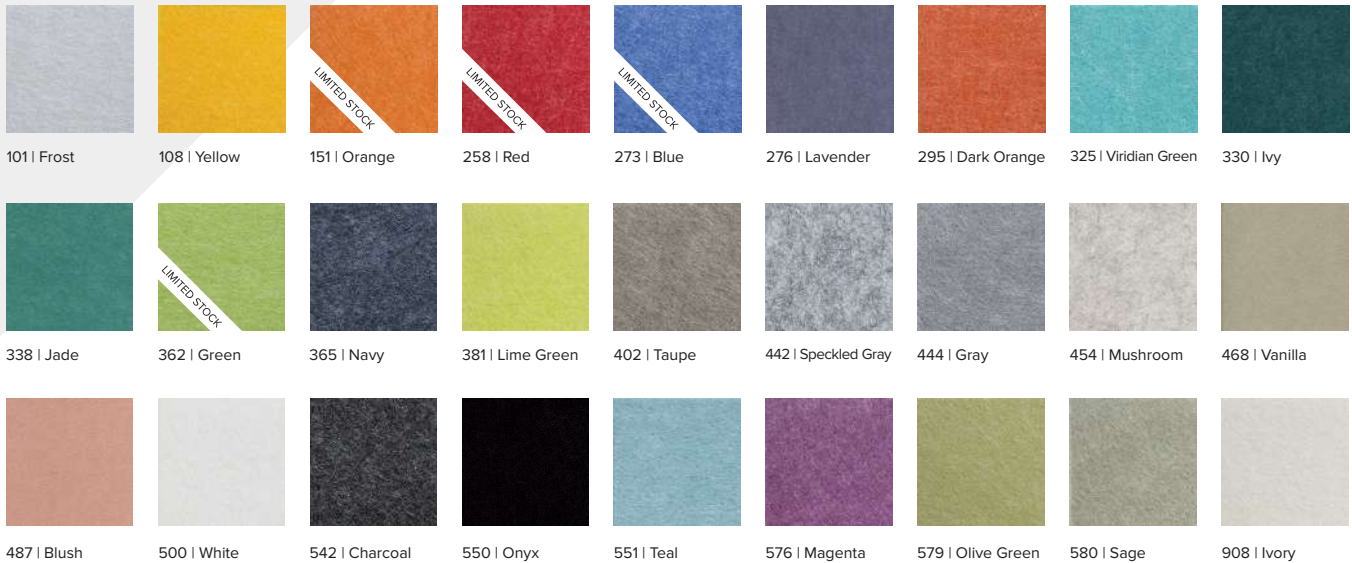

Available Solid Colors