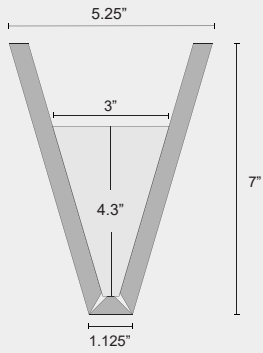

ECHOPANEL SYSTEMS: V-BAFFLE

Dimension Detail