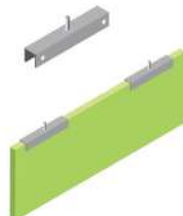

## Hardware

### Included Hanging Hardware

Each Simple Baffle comes with 2 UC brackets as specified. Select the UC bracket that best fits the planned mounting. In addition, several companies supply hanging hardware compatible with 7mm, 12mm and 24mm EchoPanel®.

**DUC (Direct Mount U-Channel)**  
Direct mount U-channel for flush attachment to drywall or wood ceilings

**MUC (Male U-Channel)**  
Male 1/4"-20 threaded rod attaches to standard hanging hardware

**FUC (Female U-Channel)**  
Accepts 1/4"-20 threaded bolt or rod for concrete ceiling or other hardware installation

**EUC (Eyebolt U-Channel)**  
Provides open loop for cable, hook or clip mounting