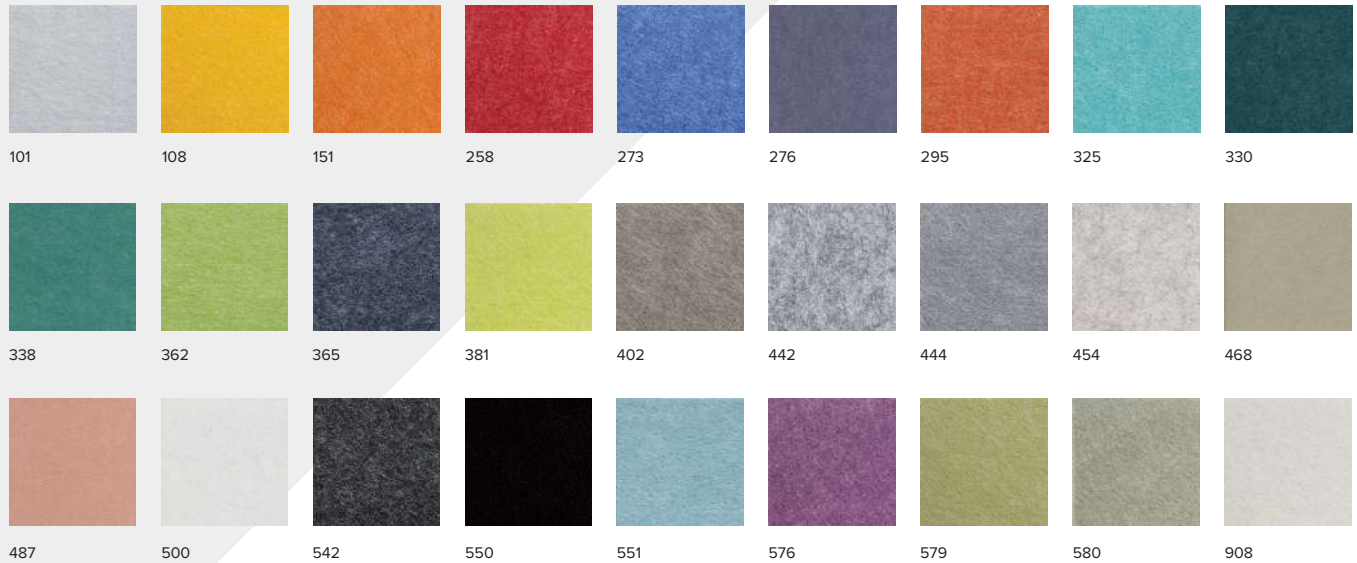

Configuration L

96"L x 11.5"D Blades
96"L x 48"W Rack
12" Blade spacing

Available Solid Colors

Hardware & Installation

EchoSky Close-up View

Ceiling

Each EchoSky set comes as a kit of parts including: EchoPanel baffles, pre-drilled lightweight aluminum rack tubing, corner connectors, aluminum baffle channels with set screws and eyebolts for hanging.