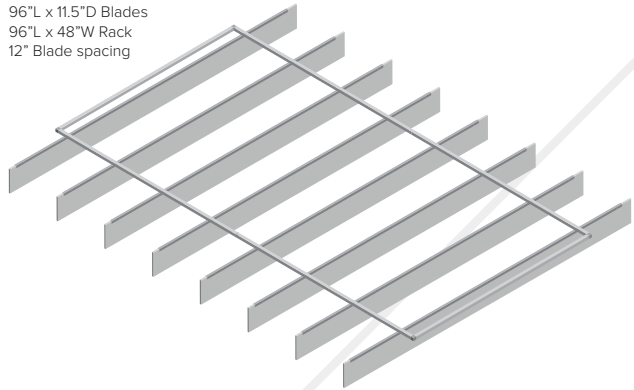

40"L x 9"D Blades
96"L x 24"W Rack
6" Blade spacing

Configuration F

48"L x 9"D Blades
96"L x 24"W Rack
6" Blade spacing

Configuration G

72"L x 9"D Blades
96"L x 48"W Rack
6" Blade spacing

Configuration H

96"L x 9"D Blades
96"L x 48"W Rack
6" Blade spacing

Configuration I

40"L x 11.5"D Blades
96"L x 24"W Rack
12" Blade spacing

Configuration J

48"L x 11.5"D Blades
96"L x 24"W Rack
12" Blade spacing

Configuration K

72"L x 11.5"D Blades
96"L x 48"W Rack
12" Blade spacing

Configuration L

96"L x 11.5"D Blades
96"L x 48"W Rack
12" Blade spacing

Available Solid Colors

Hardware & Installation

EchoSky Close-up View

Ceiling

Each EchoSky set comes as a kit of parts including: EchoPanel baffles, pre-drilled lightweight aluminum rack tubing, corner connectors, aluminum baffle channels with set screws and eyebolts for hanging.