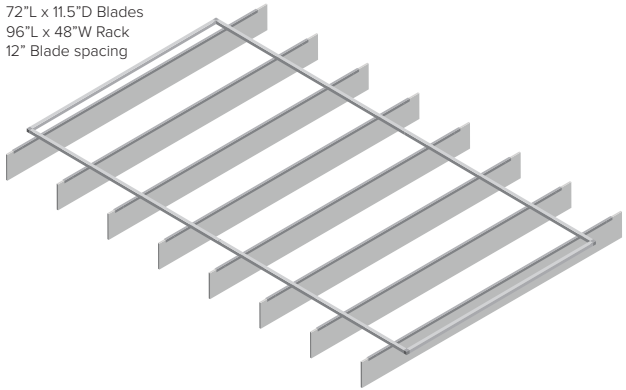

40"L x 9"D Blades
96"L x 24"W Rack
6" Blade spacing

Configuration F

48"L x 9"D Blades
96"L x 24"W Rack
6" Blade spacing

Configuration G

72"L x 9"D Blades
96"L x 48"W Rack
6" Blade spacing

Configuration H

96"L x 9"D Blades
96"L x 48"W Rack
6" Blade spacing

Configuration I

40"L x 11.5"D Blades
96"L x 24"W Rack
12" Blade spacing

Configuration J

48"L x 11.5"D Blades
96"L x 24"W Rack
12" Blade spacing

Configuration K

72"L x 11.5"D Blades
96"L x 48"W Rack
12" Blade spacing

Configuration L

96"L x 11.5"D Blades
96"L x 48"W Rack
12" Blade spacing

Available Solid Colors

Hardware & Installation

EchoSky Close-up View

Ceiling

Each EchoSky set comes as a kit of parts including: EchoPanel baffles, pre-drilled lightweight aluminum rack tubing, corner connectors, aluminum baffle channels with set screws and eyebolts for hanging.