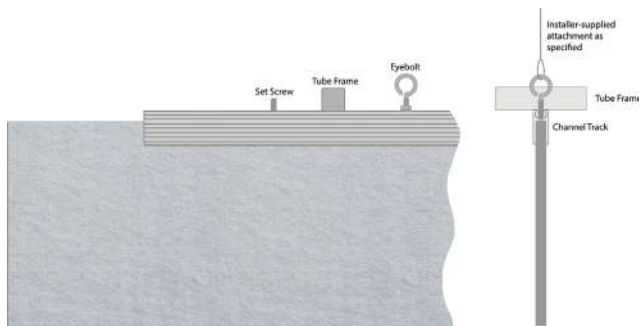

Configuration I

40"L x 11.5"D Blades
96"L x 24"W Rack
12" Blade spacing

Configuration J

48"L x 11.5"D Blades
96"L x 24"W Rack
12" Blade spacing

Configuration K

72"L x 11.5"D Blades
96"L x 48"W Rack
12" Blade spacing

Configuration L

96"L x 11.5"D Blades
96"L x 48"W Rack
12" Blade spacing

Available Solid Colors

Hardware & Installation

EchoSky Close-up View

Ceiling

Each EchoSky set comes as a kit of parts including: EchoPanel baffles, pre-drilled lightweight aluminum rack tubing, corner connectors, aluminum baffle channels with set screws and eyebolts for hanging.