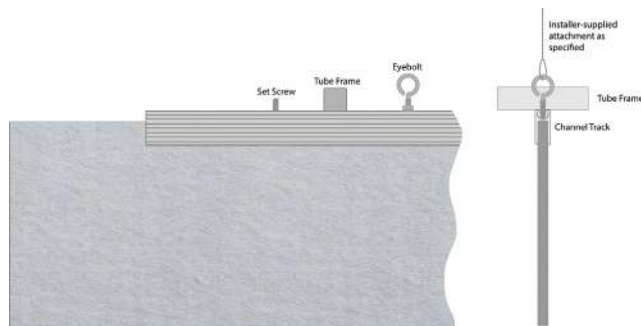

Configuration I

40"L x 11.5"D Blades
96"L x 24"W Rack
12" Blade spacing

Configuration J

48"L x 11.5"D Blades
96"L x 24"W Rack
12" Blade spacing

Configuration K

72"L x 11.5"D Blades
96"L x 48"W Rack
12" Blade spacing

Configuration L

96"L x 11.5"D Blades
96"L x 48"W Rack
12" Blade spacing

Available Solid Colors

Hardware & Installation

EchoSky Close-up View

Ceiling

Each EchoSky set comes as a kit of parts including: EchoPanel baffles, pre-drilled lightweight aluminum rack tubing, corner connectors, aluminum baffle channels with set screws and eyebolts for hanging.