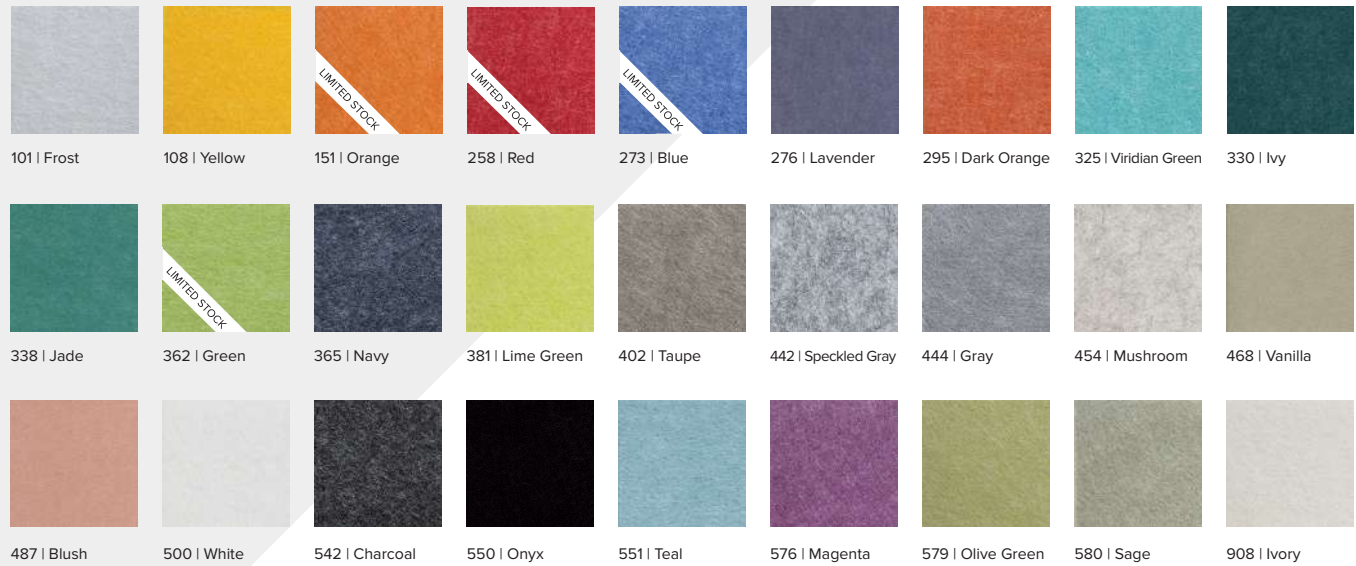

Configuration L

96"L x 11.5"D Blades
96"L x 48"W Rack
12" Blade spacing

Available Solid Colors

Hardware & Installation

EchoSky Close-up View

Ceiling

Each EchoSky set comes as a kit of parts including: EchoPanel baffles, pre-drilled lightweight aluminum rack tubing, corner connectors, aluminum baffle channels with set screws and eyebolts for hanging.