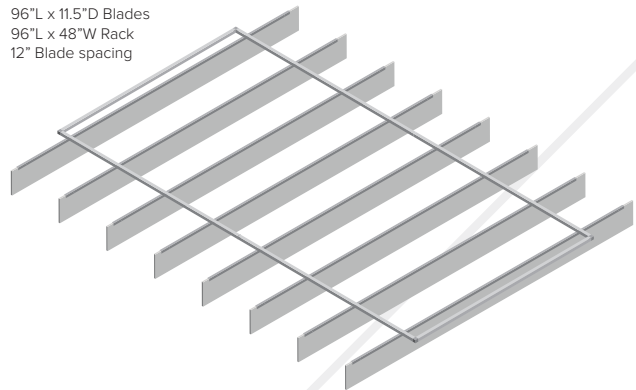

40"L x 9"D Blades
96"L x 24"W Rack
6" Blade spacing

Configuration F

48"L x 9"D Blades
96"L x 24"W Rack
6" Blade spacing

Configuration G

72"L x 9"D Blades
96"L x 48"W Rack
6" Blade spacing

Configuration H

96"L x 9"D Blades
96"L x 48"W Rack
6" Blade spacing

Configuration I

40"L x 11.5"D Blades
96"L x 24"W Rack
12" Blade spacing

Configuration J

48"L x 11.5"D Blades
96"L x 24"W Rack
12" Blade spacing

Configuration K

72"L x 11.5"D Blades
96"L x 48"W Rack
12" Blade spacing

Configuration L

96"L x 11.5"D Blades
96"L x 48"W Rack
12" Blade spacing

Available Solid Colors

Hardware & Installation

EchoSky Close-up View

Ceiling

Each EchoSky set comes as a kit of parts including: EchoPanel baffles, pre-drilled lightweight aluminum rack tubing, corner connectors, aluminum baffle channels with set screws and eyebolts for hanging.