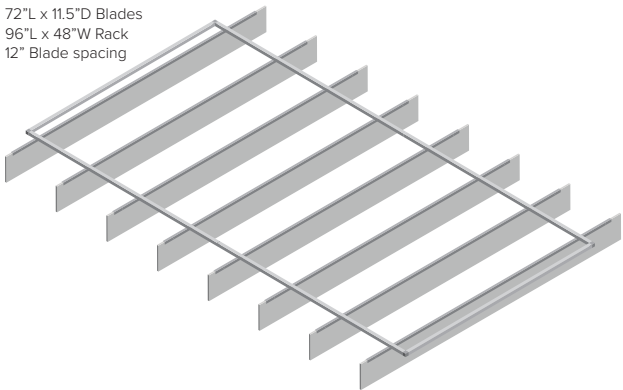

40"L x 9"D Blades
96"L x 24"W Rack
6" Blade spacing

Configuration F

48"L x 9"D Blades
96"L x 24"W Rack
6" Blade spacing

Configuration G

72"L x 9"D Blades
96"L x 48"W Rack
6" Blade spacing

Configuration H

96"L x 9"D Blades
96"L x 48"W Rack
6" Blade spacing

Configuration I

40"L x 11.5"D Blades
96"L x 24"W Rack
12" Blade spacing

Configuration J

48"L x 11.5"D Blades
96"L x 24"W Rack
12" Blade spacing

Configuration K

72"L x 11.5"D Blades
96"L x 48"W Rack
12" Blade spacing

Configuration L

96"L x 11.5"D Blades
96"L x 48"W Rack
12" Blade spacing

Available Solid Colors

Hardware & Installation

EchoSky Close-up View

Ceiling

Each EchoSky set comes as a kit of parts including: EchoPanel baffles, pre-drilled lightweight aluminum rack tubing, corner connectors, aluminum baffle channels with set screws and eyebolts for hanging.