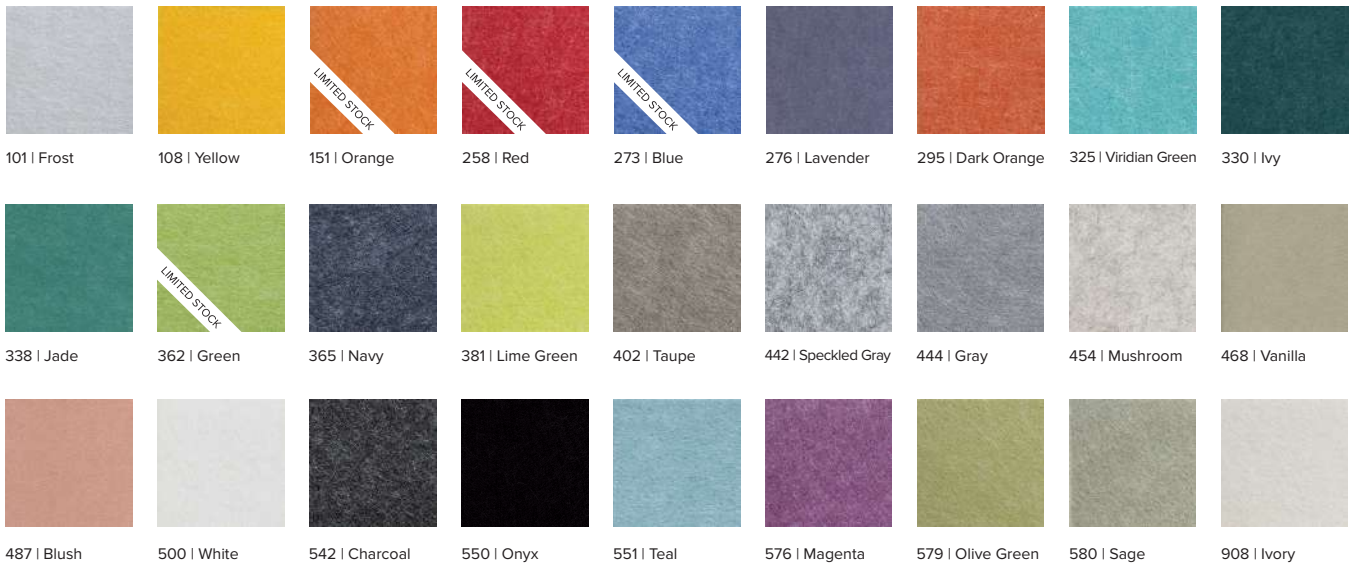

Available EchoScreen Triptychs

3 Little Birds

School Is In

Available Solid Colors

Custom Designs

Customize it!

Have a design in mind for EchoScreen? Contact Kirei for information on how to create custom EchoScreens.

EchoScreen Honeycomb with Rolling Track | Colors 108 (Yellow), 542 (Charcoal), 908 (Ivory)

EchoScreen Gradient | Color 908 (Ivory)