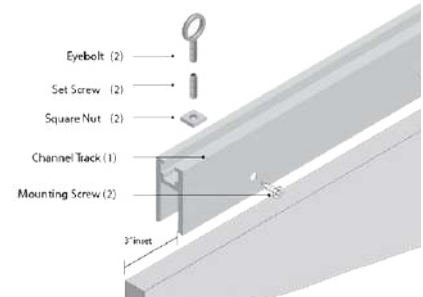

Hardware & Installation

EchoScreens can be hung from ceilings or walls using standard provided hardware or custom installation. Download the EchoScreen Installation Guide at www.kireiusa.com for detailed information.

Wall

EchoScreens may be mounted on walls using adhesive, screws or standoffs, and may even be mounted on glass using suction cups.

Ceiling

Each standard EchoScreen includes our proprietary channel track, plus two attachment hardware sets. Hanging options include 1/4"-20 set screw and eyebolt fasteners to enable hanging with cable, rod and other premium hanging hardware.

Visit www.kireiusa.com and download the EchoScreen Installation Guide to see additional hardware capabilities.

Rolling Track

EchoScreen may be used as a moveable wall element by mounting panels using the EchoScreen Rolling Track. Track can be installed in continuous runs or side-by-side for bypass or overlapping screens.

For more information on the Rolling Track installation method, please review the EchoScreen Installation guide available at www.kireiusa.com.

EchoScreen with Channel Track