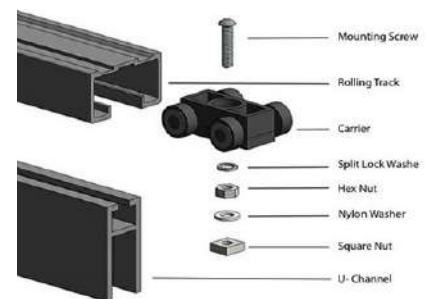

EchoScreen Rolling Track