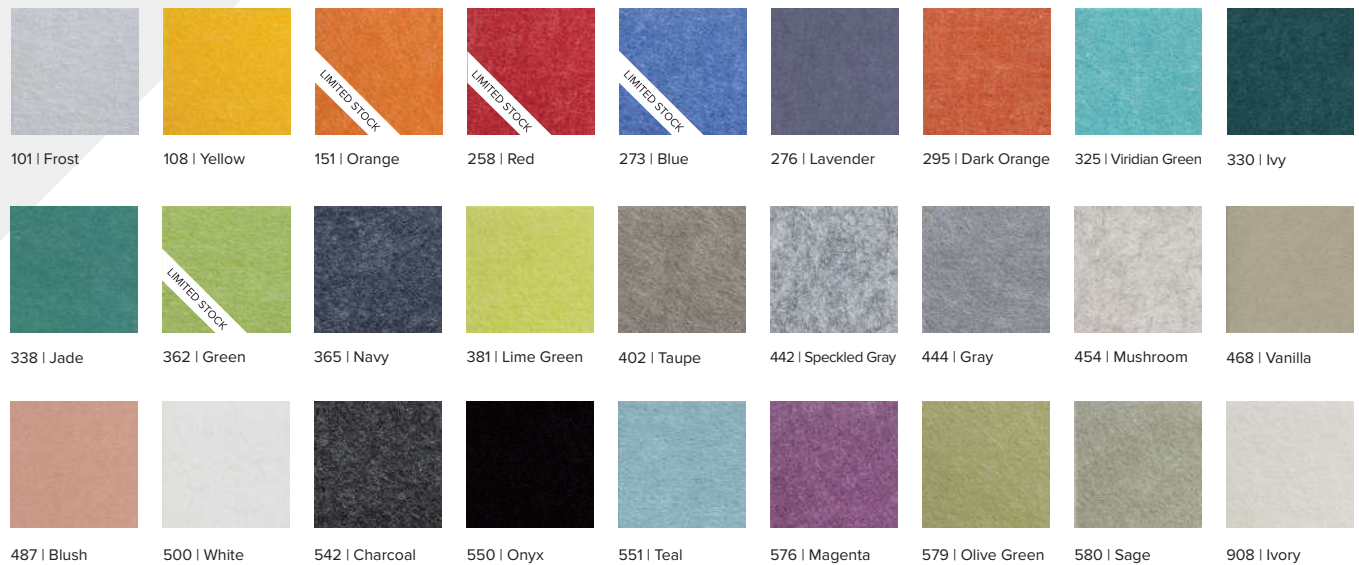

Available Solid Colors