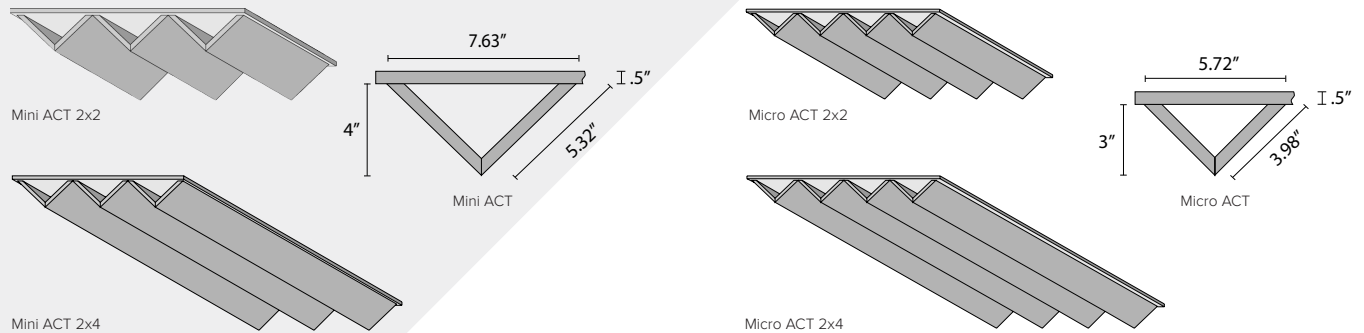

ECHOPANEL SYSTEMS: ECHORIDGE ACT

Available EchoRidge ACT Designs

Note: EchoRidge ACT is sold as an individual 3- to 4-peak unit with an EchoPanel backer.