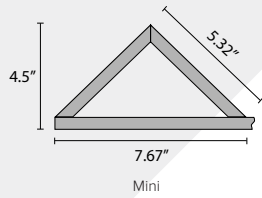

EchoRidge Micro 2x2