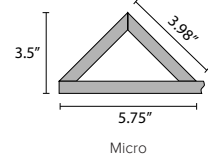

EchoRidge Mini 2x4