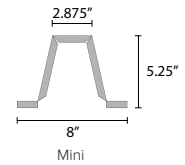

EchoFold Mini (3 units shown)

EchoFold Micro (4 units shown)

EchoFold Micro | Color 365 (Navy)

	Metric Length x Folded Width	Standard Length x Folded Width	Folded Height	Thickness	Weight	SF/Unit
Maxi	1168mm x 356mm	46 in. x 14 in.	254mm (10 in.)	12mm	5 lbs	4.5
Mini	1168mm x 203mm	46 in. x 8 in.	133mm (5.25 in.)	12mm	2.5 lbs	2.6
Micro	1168mm x 127mm	46 in. x 5 in.	83mm (3.25 in.)	12mm	1.4 lbs	1.7

## Available EchoFold Designs

EchoFold Maxi (2 units shown)

Maxi

EchoFold Mini (3 units shown)

Mini

EchoFold Micro (4 units shown)

Micro

*Note: EchoFold is sold as an individual single-peak unit without a backer.*