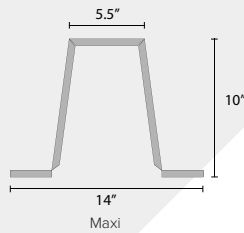

Available EchoFold Designs

Note: EchoFold is sold as an individual single-peak unit without a backer.

Available Solid Colors

Installation

Mount

EchoFold ships flat and should be folded prior to installation. Install this product using standard construction adhesive (non-PVA) or mechanical fasteners. Line up adjoining elements prior to attaching. Visit www.kireiusa.com to download the EchoFold Installation Guide.