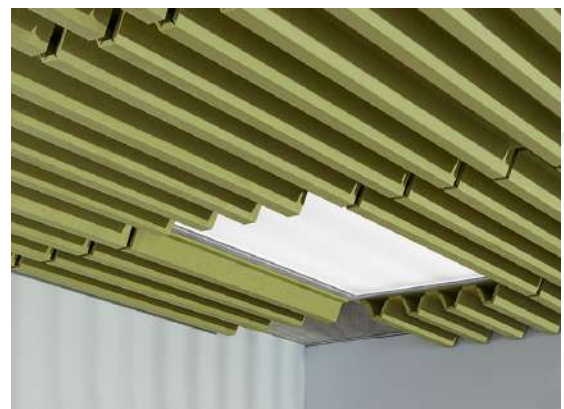

EchoFold Micro ACT | Color 579 (Olive Green)