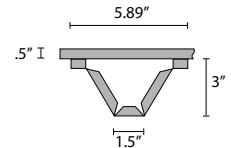

## Available EchoFold ACT Designs

Mini ACT 2x2

Mini ACT

Micro ACT 2x2

Micro ACT

Mini ACT 2x4

Micro ACT 2x4

Note: EchoFold ACT is sold as an individual 3- to 4-peak unit with an EchoPanel backer.