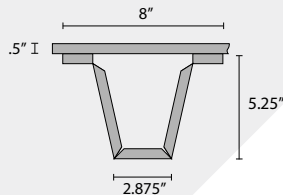

ECHOPANEL SYSTEMS: ECHOFOLD ACT

Available EchoFold ACT Designs

Mini ACT

Note: EchoFold ACT is sold as an individual 3- to 4-peak unit with an EchoPanel backer.

Available Solid Colors

Installation

Simple Drop-in

EchoFold ACT tiles easily fit into a standard 15/16" ACT ceiling grid. Simply remove any existing ACT tile and install EchoFold ACT in its place. Download the EchoFold ACT Installation Guide for more information.

If you have a different ceiling grid, contact us for customization to match your needs.