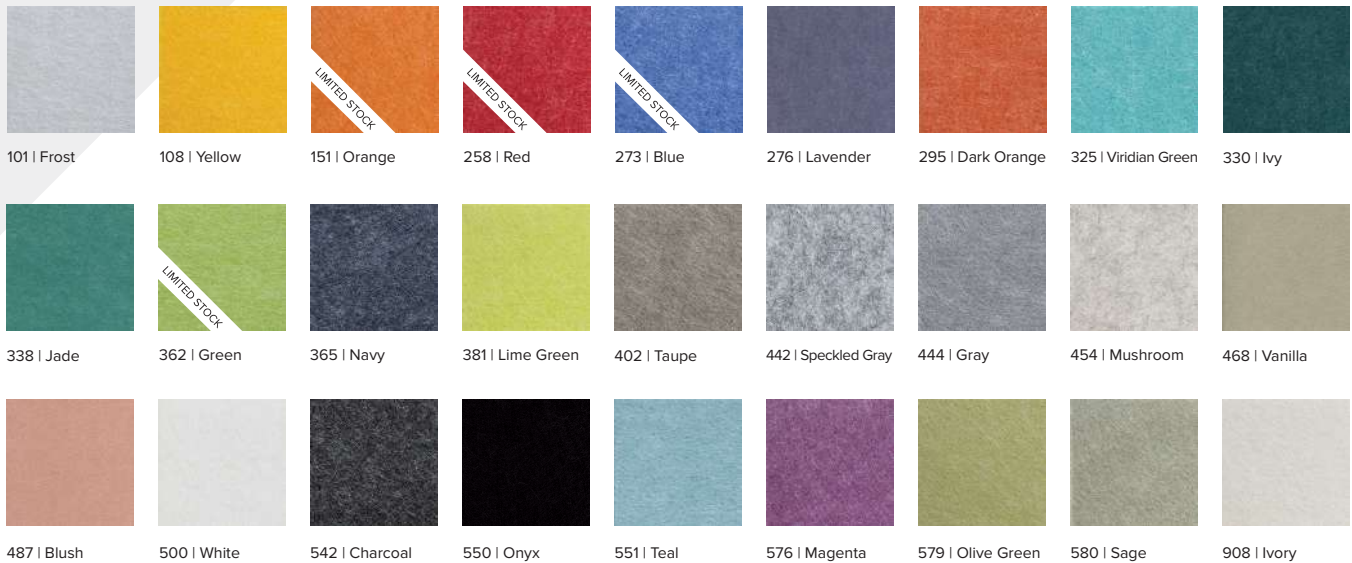

## Available Solid Colors

325 | Viridian Green

330 | Ivy

338 | Jade

362 | Green

365 | Navy

381 | Lime Green

402 | Taupe

442 | Speckled Gray

444 | Gray

454 | Mushroom

468 | Vanilla

487 | Blush

500 | White

542 | Charcoal

550 | Onyx

551 | Teal

576 | Magenta

579 | Olive Green

580 | Sage

908 | Ivory