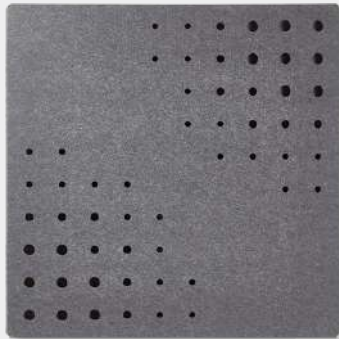

### Cloud Mounting Options

EchoCloud may be hung from a variety of ceiling types by using cable suspension or threaded rod. EchoCloud mounting options include our Griplock Cloud Cable Set (for circle clouds only) or Cloud Track flexible mounting system. Select your mounting option for looks or flexibility as needed. Ceiling mounting hardware and cables are not included.