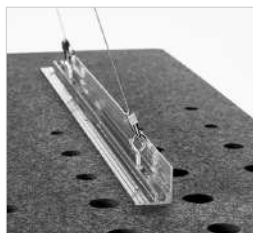

Hardware Option 2: Cloud Track Installation

Cloud Mounting Options

EchoCloud may be hung from a variety of ceiling types by using cable suspension or threaded rod. EchoCloud mounting options include our Griplock Cloud Cable Set (for circle clouds only) or Cloud Track flexible mounting system. Select your mounting option for looks or flexibility as needed. Ceiling mounting hardware and cables are not included.