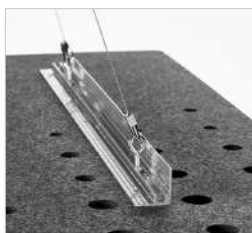

Hardware & Installation

Cloud Track Installation

Cloud Mounting Options

EchoCloud may be hung from a variety of ceiling types by using cable suspension or threaded rod and our Cloud Track flexible mounting system. Select your mounting option for looks or flexibility as needed. Ceiling mounting hardware and cables are not included.