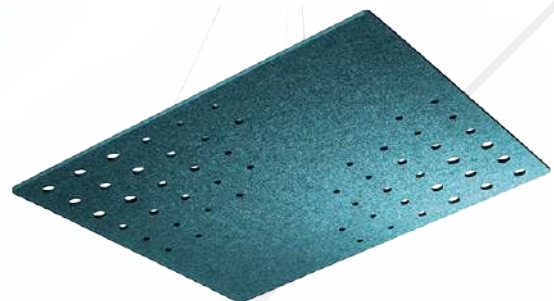

EchoCloud Perforated Flat Square Cloud Hourglass Style I Color 551 (Teal)