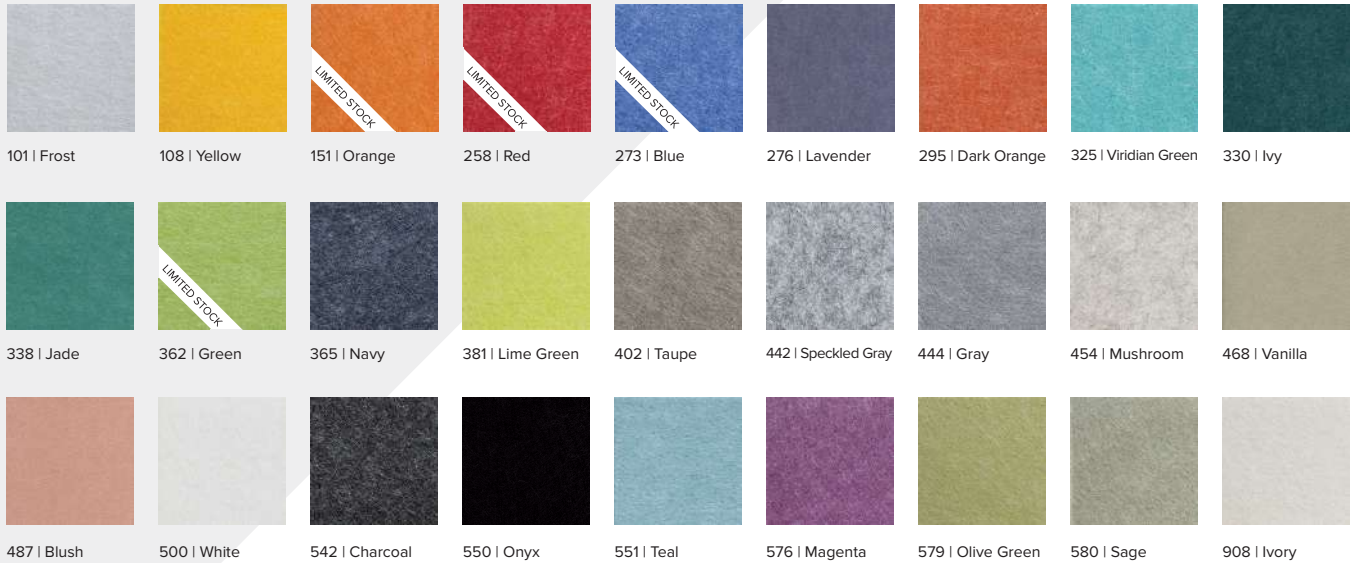

## Available Solid Colors

## Available Solid Colors

101 | Frost

108 | Yellow

151 | Orange

258 | Red

273 | Blue

276 | Lavender

295 | Dark Orange

325 | Viridian Green

330 | Ivy

338 | Jade

362 | Green

365 | Navy

381 | Lime Green

402 | Taupe

442 | Speckled Gray