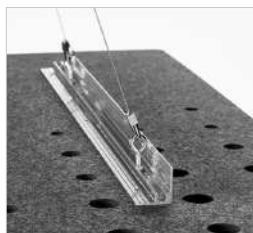

Hardware Option 2: Cloud Track Installation

Cloud Mounting Options

EchoCloud may be hung from a variety of ceiling types by using cable suspension or threaded rod. EchoCloud mounting options include our Griplock Cloud Cable Set (for circle clouds only) or Cloud Track flexible mounting system. Select your mounting option for looks or flexibility as needed. Ceiling mounting hardware and cables are not included.