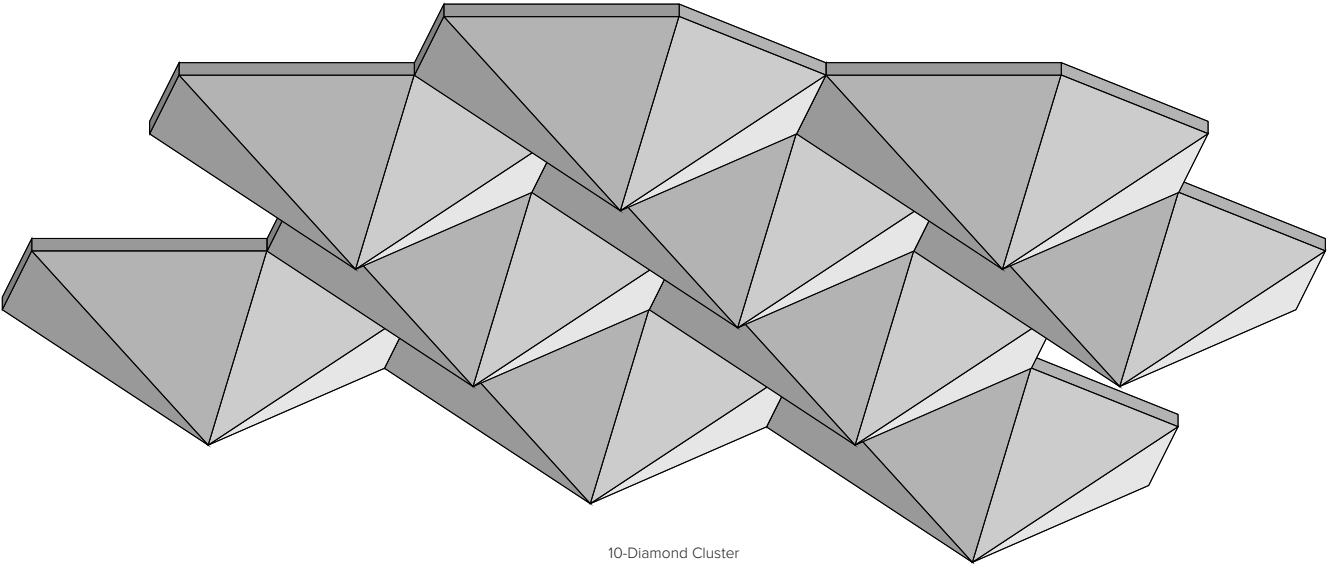

EchoCloud Diamond comes in single, 2-, 5- and 10-diamond clusters designed to mix-and-match to create your own unique look.

Single Diamond

2-Diamond Cluster

5-Diamond Cluster

10-Diamond Cluster

Dimensional Detail

EchoCloud Diamond Dimensions

* Each diamond has 187 in³ of airspace.

Single Diamond

2-Diamond Cluster

5-Diamond Cluster

10-Diamond Cluster

ECHOPANEL SYSTEMS: ECHOCLOUD DIAMOND

Available Solid Colors