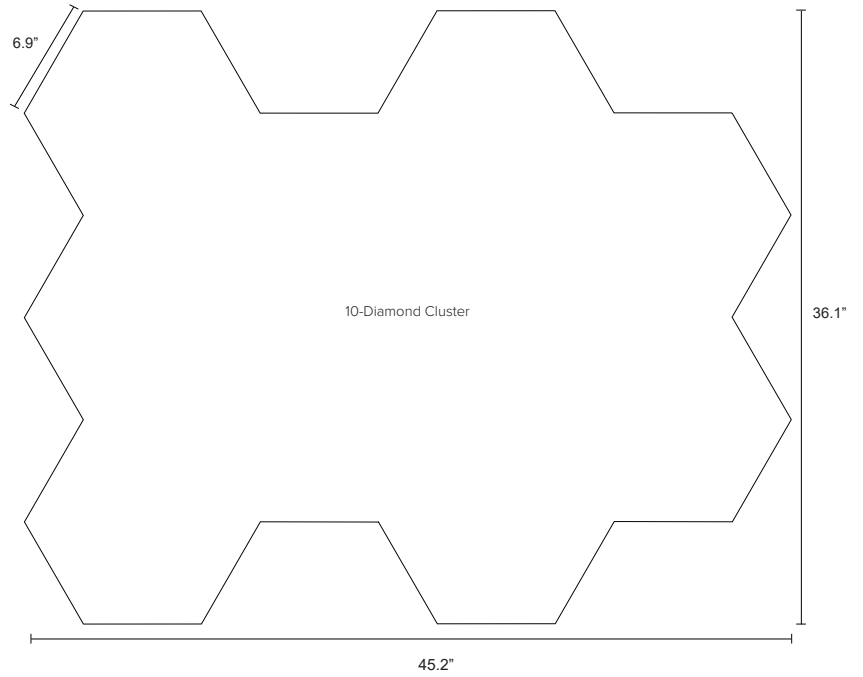

ECHOPANEL SYSTEMS: ECHOCLOUD DIAMOND

EchoCloud Diamond I Color 444

EchoCloud Diamond I Color 444

	Metric	Standard	Depth	Weight/Unit	SF/Panel
Single Diamond	353mm x 305mm	13.9 in. x 12 in.	165mm (6.5 in.)	1 lb	0.65
2-Diamond Cluster	353mm x 612mm	13.9 in. x 24.1 in.	165mm (6.5 in.)	2 lbs	1.3
5-Diamond Cluster	620mm x 917mm	24.4 in. x 36.1 in.	165mm (6.5 in.)	5 lbs	3.25
10-Diamond Cluster	11,488mm x 917mm	45.2 in. x 36.1 in.	165mm (6.5 in.)	10 lbs	6.5

EchoCloud Diamond Dimensions

* Each diamond has 187 in³ of airspace.

Single Diamond

2-Diamond Cluster

5-Diamond Cluster

10-Diamond Cluster

ECHOPANEL SYSTEMS: ECHOCLOUD DIAMOND

Available Solid Colors