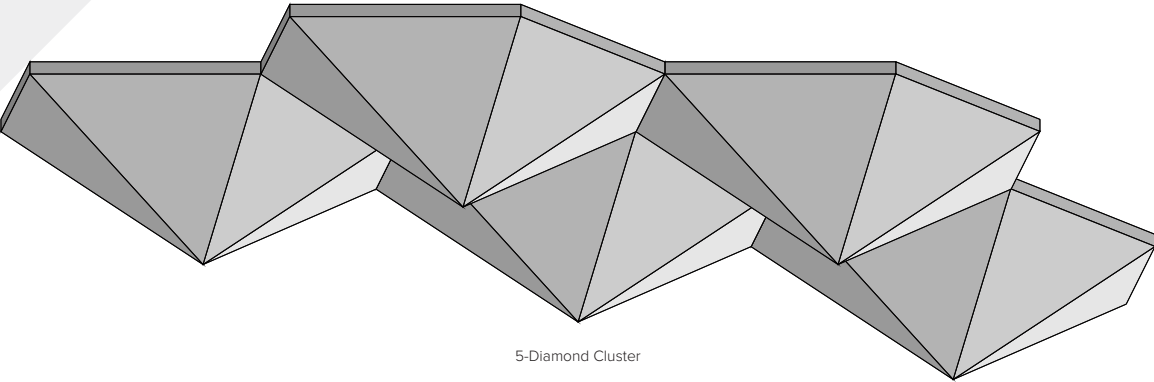

ECHOPANEL SYSTEMS: ECHOCLOUD DIAMOND

EchoCloud Diamond I Color 444

EchoCloud Diamond I Color 444

	Metric	Standard	Depth	Weight/Unit	SF/Panel
Single Diamond	353mm x 305mm	13.9 in. x 12 in.	165mm (6.5 in.)	1 lb	0.65
2-Diamond Cluster	353mm x 612mm	13.9 in. x 24.1 in.	165mm (6.5 in.)	2 lbs	1.3
5-Diamond Cluster	620mm x 917mm	24.4 in. x 36.1 in.	165mm (6.5 in.)	5 lbs	3.25
10-Diamond Cluster	11,488mm x 917mm	45.2 in. x 36.1 in.	165mm (6.5 in.)	10 lbs	6.5

All specs refer to singular products and not multiples unless specified. Due to the nature of the material, cutting and fabrication process, minor dimensional variances may occur.

EchoCloud Diamond

Spark creativity and temper unwanted noise in your large, high-ceiling spaces with EchoCloud Diamond. A beautiful fusion of acoustics and aesthetics, EchoCloud Diamond’s 187 in³ of airspace provides superior sound absorption at lower frequencies. Comes in single, 2-, 5- and 10-diamond clusters for more placement versatility in your overhead designs. Easy to install using our Flat Track flexible mounting system. Available in 27 colors from neutral to vibrant tones. Customization is also available for your unique design concepts.

EchoCloud Diamond comes in single, 2-, 5- and 10-diamond clusters designed to mix-and-match to create your own unique look.

Single Diamond

2-Diamond Cluster

5-Diamond Cluster

10-Diamond Cluster

Dimensional Detail

EchoCloud Diamond Dimensions

* Each diamond has 187 in³ of airspace.

Single Diamond

2-Diamond Cluster

5-Diamond Cluster

10-Diamond Cluster

ECHOPANEL SYSTEMS: ECHOCLOUD DIAMOND

Available Solid Colors