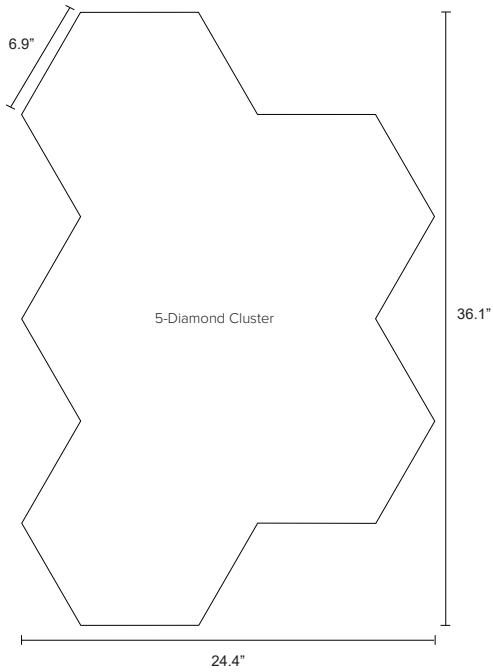

ECHOPANEL SYSTEMS: ECHOCLOUD DIAMOND

EchoCloud Diamond I Color 444

EchoCloud Diamond I Color 444

	Metric	Standard	Depth	Weight/Unit	SF/Panel
Single Diamond	353mm x 305mm	13.9 in. x 12 in.	165mm (6.5 in.)	1 lb	0.65
2-Diamond Cluster	353mm x 612mm	13.9 in. x 24.1 in.	165mm (6.5 in.)	2 lbs	1.3
5-Diamond Cluster	620mm x 917mm	24.4 in. x 36.1 in.	165mm (6.5 in.)	5 lbs	3.25
10-Diamond Cluster	11,488mm x 917mm	45.2 in. x 36.1 in.	165mm (6.5 in.)	10 lbs	6.5

EchoCloud Diamond comes in single, 2-, 5- and 10-diamond clusters designed to mix-and-match to create your own unique look.

Single Diamond

2-Diamond Cluster

5-Diamond Cluster

10-Diamond Cluster

Dimensional Detail

EchoCloud Diamond Dimensions

* Each diamond has 187 in³ of airspace.

Single Diamond

2-Diamond Cluster

5-Diamond Cluster

10-Diamond Cluster

ECHOPANEL SYSTEMS: ECHOCLOUD DIAMOND

Available Solid Colors