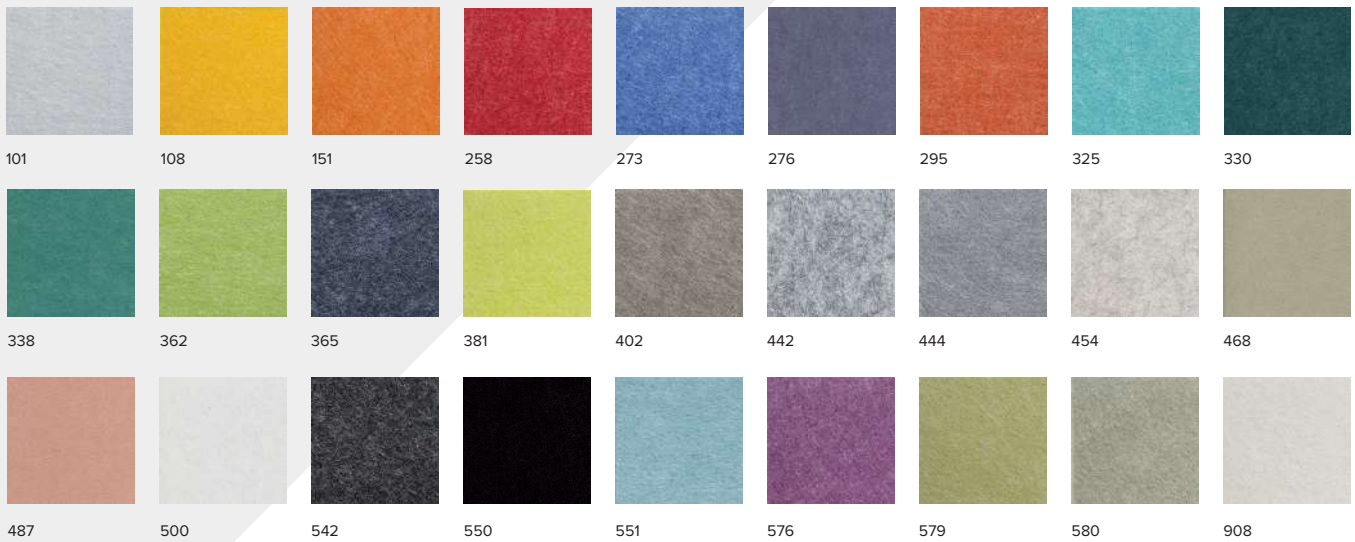

ECHOPANEL SYSTEMS: ECHOCLOUD DIAMOND

Available Solid Colors