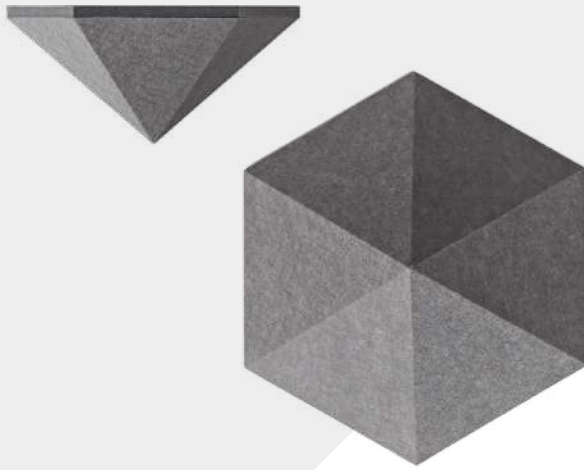

ECHOPANEL SYSTEMS: ECHOCLOUD DIAMOND

EchoCloud Diamond I Color 444

EchoCloud Diamond I Color 444

	Metric	Standard	Depth	Weight/Unit	SF/Panel
Single Diamond	353mm x 305mm	13.9 in. x 12 in.	165mm (6.5 in.)	1 lb	0.65
2-Diamond Cluster	353mm x 612mm	13.9 in. x 24.1 in.	165mm (6.5 in.)	2 lbs	1.3
5-Diamond Cluster	620mm x 917mm	24.4 in. x 36.1 in.	165mm (6.5 in.)	5 lbs	3.25
10-Diamond Cluster	11,488mm x 917mm	45.2 in. x 36.1 in.	165mm (6.5 in.)	10 lbs	6.5

All specs refer to singular products and not multiples unless specified. Due to the nature of the material, cutting and fabrication process, minor dimensional variances may occur.

EchoCloud Diamond

Spark creativity and temper unwanted noise in your large, high-ceiling spaces with EchoCloud Diamond. A beautiful fusion of acoustics and aesthetics, EchoCloud Diamond’s 187 in³ of airspace provides superior sound absorption at lower frequencies. Comes in single, 2-, 5- and 10-diamond clusters for more placement versatility in your overhead designs. Easy to install using our Flat Track flexible mounting system. Available in 27 colors from neutral to vibrant tones. Customization is also available for your unique design concepts.