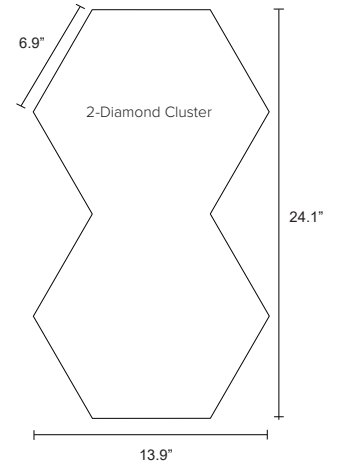

ECHOPANEL SYSTEMS: ECHOCLOUD DIAMOND

EchoCloud Diamond I Color 444

EchoCloud Diamond I Color 444

	Metric	Standard	Depth	Weight/Unit	SF/Panel
Single Diamond	353mm x 305mm	13.9 in. x 12 in.	165mm (6.5 in.)	1 lb	0.65
2-Diamond Cluster	353mm x 612mm	13.9 in. x 24.1 in.	165mm (6.5 in.)	2 lbs	1.3
5-Diamond Cluster	620mm x 917mm	24.4 in. x 36.1 in.	165mm (6.5 in.)	5 lbs	3.25
10-Diamond Cluster	11,488mm x 917mm	45.2 in. x 36.1 in.	165mm (6.5 in.)	10 lbs	6.5

EchoCloud Diamond comes in single, 2-, 5- and 10-diamond clusters designed to mix-and-match to create your own unique look.

Single Diamond

2-Diamond Cluster

5-Diamond Cluster

10-Diamond Cluster

Dimensional Detail

EchoCloud Diamond Dimensions

* Each diamond has 187 in³ of airspace.

Single Diamond

2-Diamond Cluster

5-Diamond Cluster

10-Diamond Cluster

ECHOPANEL SYSTEMS: ECHOCLOUD DIAMOND

Available Solid Colors