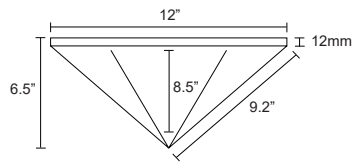

ECHOPANEL SYSTEMS: ECHOCLOUD DIAMOND

EchoCloud Diamond I Color 444

EchoCloud Diamond I Color 444

	Metric	Standard	Depth	Weight/Unit	SF/Panel
Single Diamond	353mm x 305mm	13.9 in. x 12 in.	165mm (6.5 in.)	1 lb	0.65
2-Diamond Cluster	353mm x 612mm	13.9 in. x 24.1 in.	165mm (6.5 in.)	2 lbs	1.3
5-Diamond Cluster	620mm x 917mm	24.4 in. x 36.1 in.	165mm (6.5 in.)	5 lbs	3.25
10-Diamond Cluster	11,488mm x 917mm	45.2 in. x 36.1 in.	165mm (6.5 in.)	10 lbs	6.5

EchoCloud Diamond comes in single, 2-, 5- and 10-diamond clusters designed to mix-and-match to create your own unique look.

Single Diamond

2-Diamond Cluster

5-Diamond Cluster

10-Diamond Cluster

Dimensional Detail

EchoCloud Diamond Dimensions

* Each diamond has 187 in³ of airspace.

Single Diamond

2-Diamond Cluster

5-Diamond Cluster

10-Diamond Cluster

ECHOPANEL SYSTEMS: ECHOCLOUD DIAMOND

Available Solid Colors