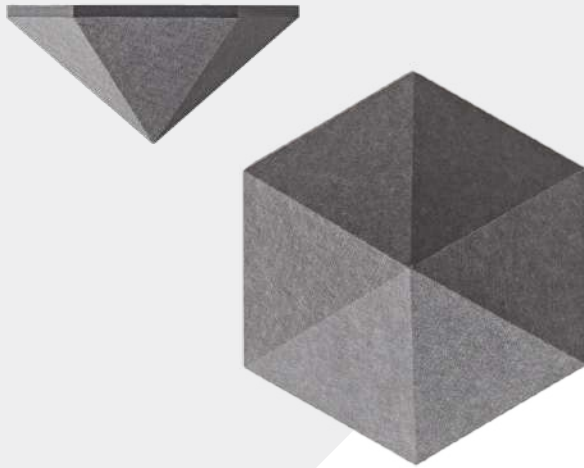

**ECHOPANEL SYSTEMS: ECHOCLOUD DIAMOND**

EchoCloud Diamond | Color 444 (Gray)

EchoCloud Diamond | Color 444 (Gray)

	Metric	Standard	Depth	Weight/Unit	SF/Panel
Single Diamond	353mm x 305mm	13.9 in. x 12 in.	165mm (6.5 in.)	1 lb	0.65
2-Diamond Cluster	353mm x 612mm	13.9 in. x 24.1 in.	165mm (6.5 in.)	2 lbs	1.3
5-Diamond Cluster	620mm x 917mm	24.4 in. x 36.1 in.	165mm (6.5 in.)	5 lbs	3.25
10-Diamond Cluster	11,488mm x 917mm	45.2 in. x 36.1 in.	165mm (6.5 in.)	10 lbs	6.5