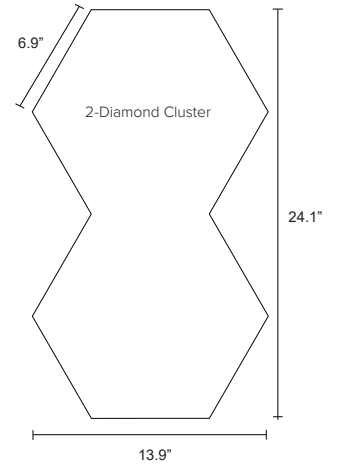

## Dimensional Detail

EchoCloud Diamond Dimensions

\* Each diamond has 187 in<sup>3</sup> of airspace.

Single Diamond

2-Diamond Cluster

5-Diamond Cluster

10-Diamond Cluster