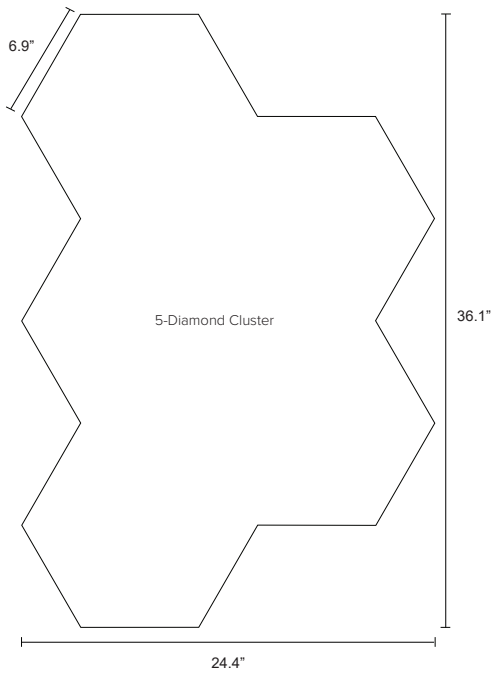

## Dimensional Detail

EchoCloud Diamond Dimensions

\* Each diamond has 187 in<sup>3</sup> of airspace.

Single Diamond

2-Diamond Cluster

5-Diamond Cluster

10-Diamond Cluster