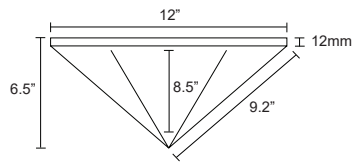

## Available Design Styles

EchoCloud Diamond comes in single, 2-, 5- and 10-diamond clusters designed to mix-and-match to create your own unique look.

Single Diamond

2-Diamond Cluster

5-Diamond Cluster

10-Diamond Cluster

## Dimensional Detail

EchoCloud Diamond Dimensions

\* Each diamond has 187 in<sup>3</sup> of airspace.

Single Diamond

2-Diamond Cluster

5-Diamond Cluster

10-Diamond Cluster