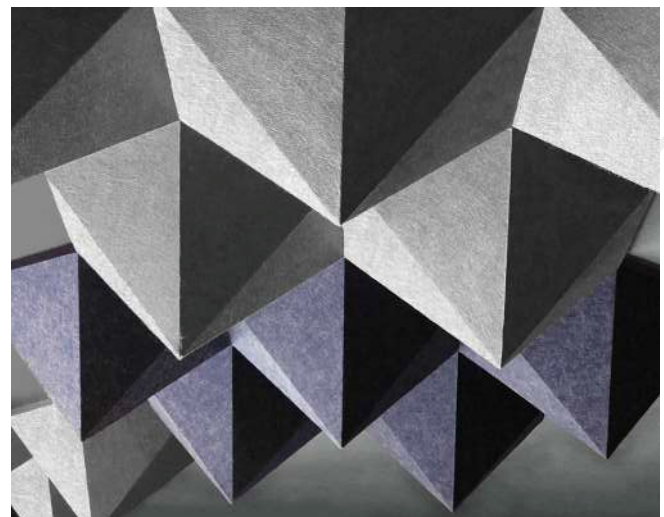

EchoCloud Diamond | Colors 365 (Navy), 444 Gray