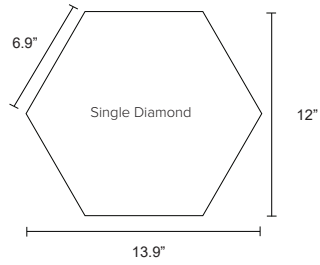

**ECHOPANEL SYSTEMS: ECHOCLOUD DIAMOND**

EchoCloud Diamond | Color 444 (Gray)

EchoCloud Diamond | Color 444 (Gray)

	Metric	Standard	Depth	Weight/Unit	SF/Panel
Single Diamond	353mm x 305mm	13.9 in. x 12 in.	165mm (6.5 in.)	1 lb	0.65
2-Diamond Cluster	353mm x 612mm	13.9 in. x 24.1 in.	165mm (6.5 in.)	2 lbs	1.3
5-Diamond Cluster	620mm x 917mm	24.4 in. x 36.1 in.	165mm (6.5 in.)	5 lbs	3.25
10-Diamond Cluster	11,488mm x 917mm	45.2 in. x 36.1 in.	165mm (6.5 in.)	10 lbs	6.5

## Available Design Styles

EchoCloud Diamond comes in single, 2-, 5- and 10-diamond clusters designed to mix-and-match to create your own unique look.

Single Diamond

2-Diamond Cluster

5-Diamond Cluster

10-Diamond Cluster

## Dimensional Detail

EchoCloud Diamond Dimensions

\* Each diamond has 187 in<sup>3</sup> of airspace.

Single Diamond

2-Diamond Cluster

5-Diamond Cluster

10-Diamond Cluster