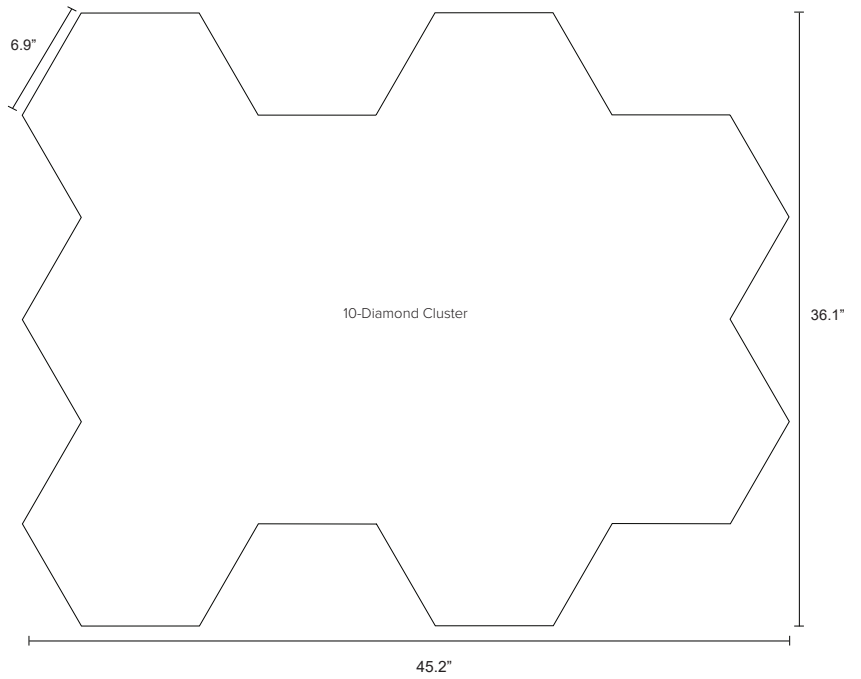

## Dimensional Detail

EchoCloud Diamond Dimensions

\* Each diamond has 187 in<sup>3</sup> of airspace.

Single Diamond

2-Diamond Cluster

5-Diamond Cluster

10-Diamond Cluster