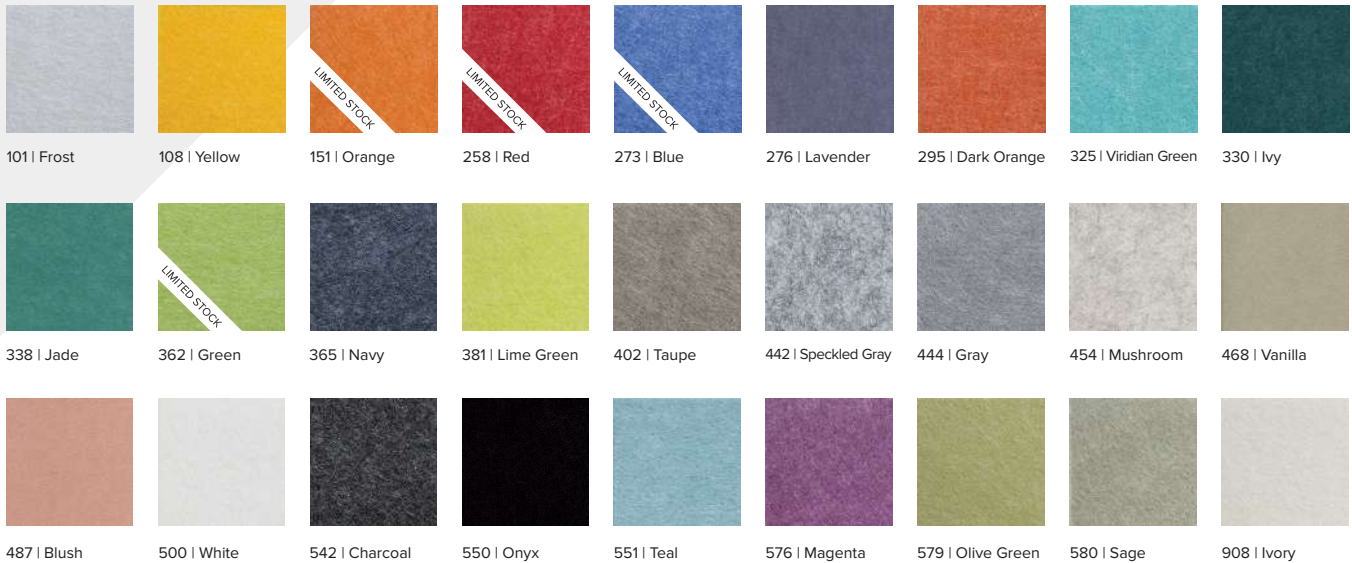

VOC Emissions

CDPH (CA 01350) Compliant; TVOC: <0.5 mg/m³
 Ecospecifier GreenTag Compliant;
 TVOC: 0.015 mg/m²/hr (ASTM D5116)

A-Baffle | Color 276 (Lavender)

ECHOPANEL SYSTEMS: A-BAFFLE

Dimension Detail

Available Solid Colors