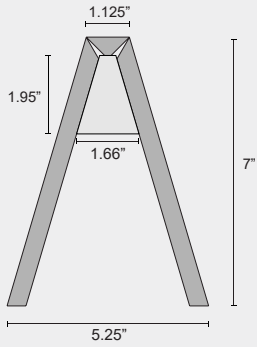

ECHOPANEL SYSTEMS: A-BAFFLE

Dimension Detail