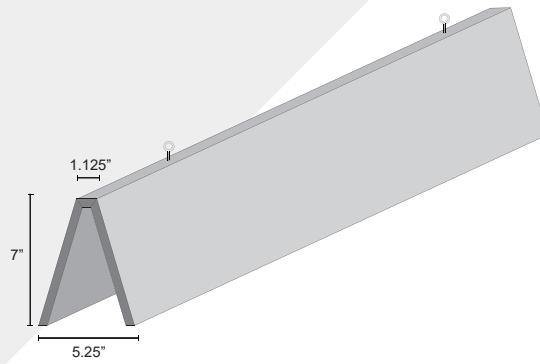

ECHOPANEL SYSTEMS: A-BAFFLE

Dimension Detail