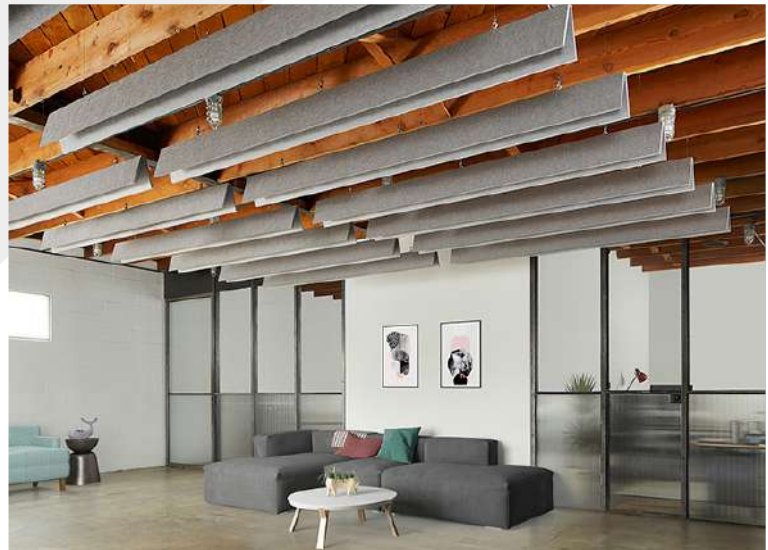

A-Baffle | Color 444 (Gray)

A-Baffle | Color 444 (Gray)

	Metric	Standard	Width	Weight	LF/Unit
40" Length	1016mm x 177.8mm	40 in. x 7 in.	133.4mm (5.3 in.)	2.6 lbs	3.3
48" Length	1219.2mm x 177.8mm	48 in. x 7 in.	133.4mm (5.3 in.)	3.2 lbs	4
72" Length	1828.8mm x 177.8mm	72 in. x 7 in.	133.4mm (5.3 in.)	4.8 lbs	6
96" Length	2438.4mm x 177.8mm	96 in. x 7 in.	133.4mm (5.3 in.)	6.3 lbs	8

All specs refer to singular products and not multiples unless specified. Due to the nature of the material, cutting and fabrication process, minor dimensional variances may occur.

A-Baffle

Add dimension to the fifth wall with the EchoPanel® A-Baffle. Designed to enhance open ceiling spaces and relieve excess sound reverberation issues, the A-shaped ceiling element features a flat, clean bottom plane and seamless aesthetic. Hang EchoPanel A-Baffles in regular rows, random groupings, or with other baffle systems to create beautiful architectural design solutions. Custom configurations available.