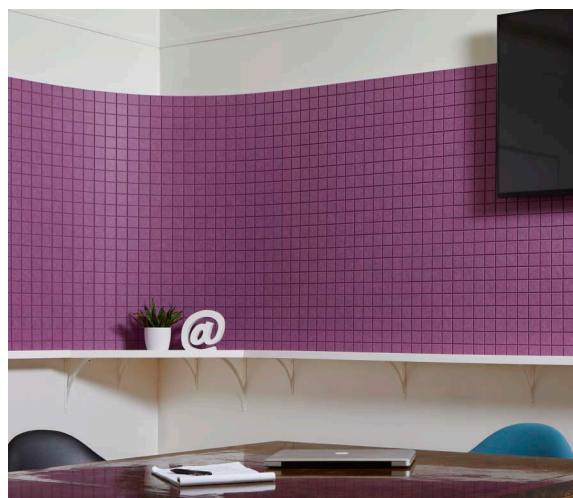

Available EchoLine Styles

Available Solid Colors

Installation

Dynamic Texture, Simple Installation

EchoLine panels can be installed on flat and curved walls and ceilings. It is also tackable for a multipurpose solution in office spaces or educational facilities.

For instructions on how to install EchoLine panels, please visit our website and download our EchoLine Installation Guide.

Curve

EchoLine's ability to wrap around curved walls and ceilings makes it the perfect acoustic material to create visual interest while adding sound control.

Please note that not all EchoLine styles curve. Refer to the minimum radius for each EchoLine style's unique curving capabilities.

EchoLine Square 2.0 | Color 576