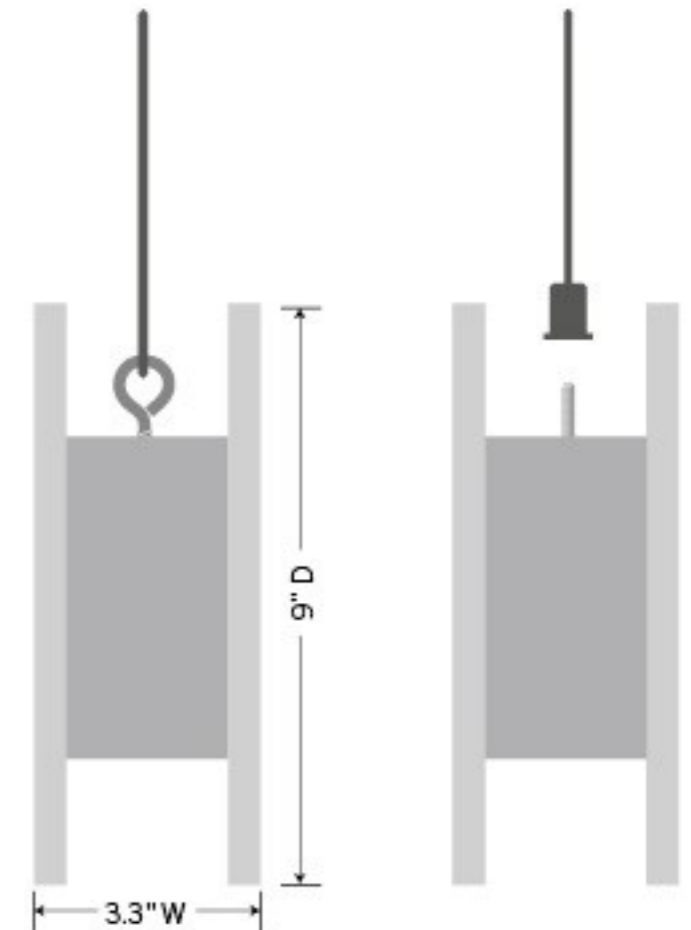

H-BAFFLE Free-hanging prefabricated baffles • Lengths: 40", 47", 72", 94" • 3.3"W x 9"D

INSTALLATION INSTRUCTIONS

EchoPanel H-baffles are installed using rods or aircraft cable to appropriate ceiling mounting attachments. Additional installation instructions available upon request.

MOUNTING HARDWARE OPTIONS

H-Baffle comes with either Eyebolt or 1/4"-20 male threaded rod which is compatible with female 1/4"-20 mounting hardware, sold separately.

H-Baffle is one of Kirei's acoustically winning design features- helping you design visually stunning, acoustically controlled spaces for creative, productive living, working and play.