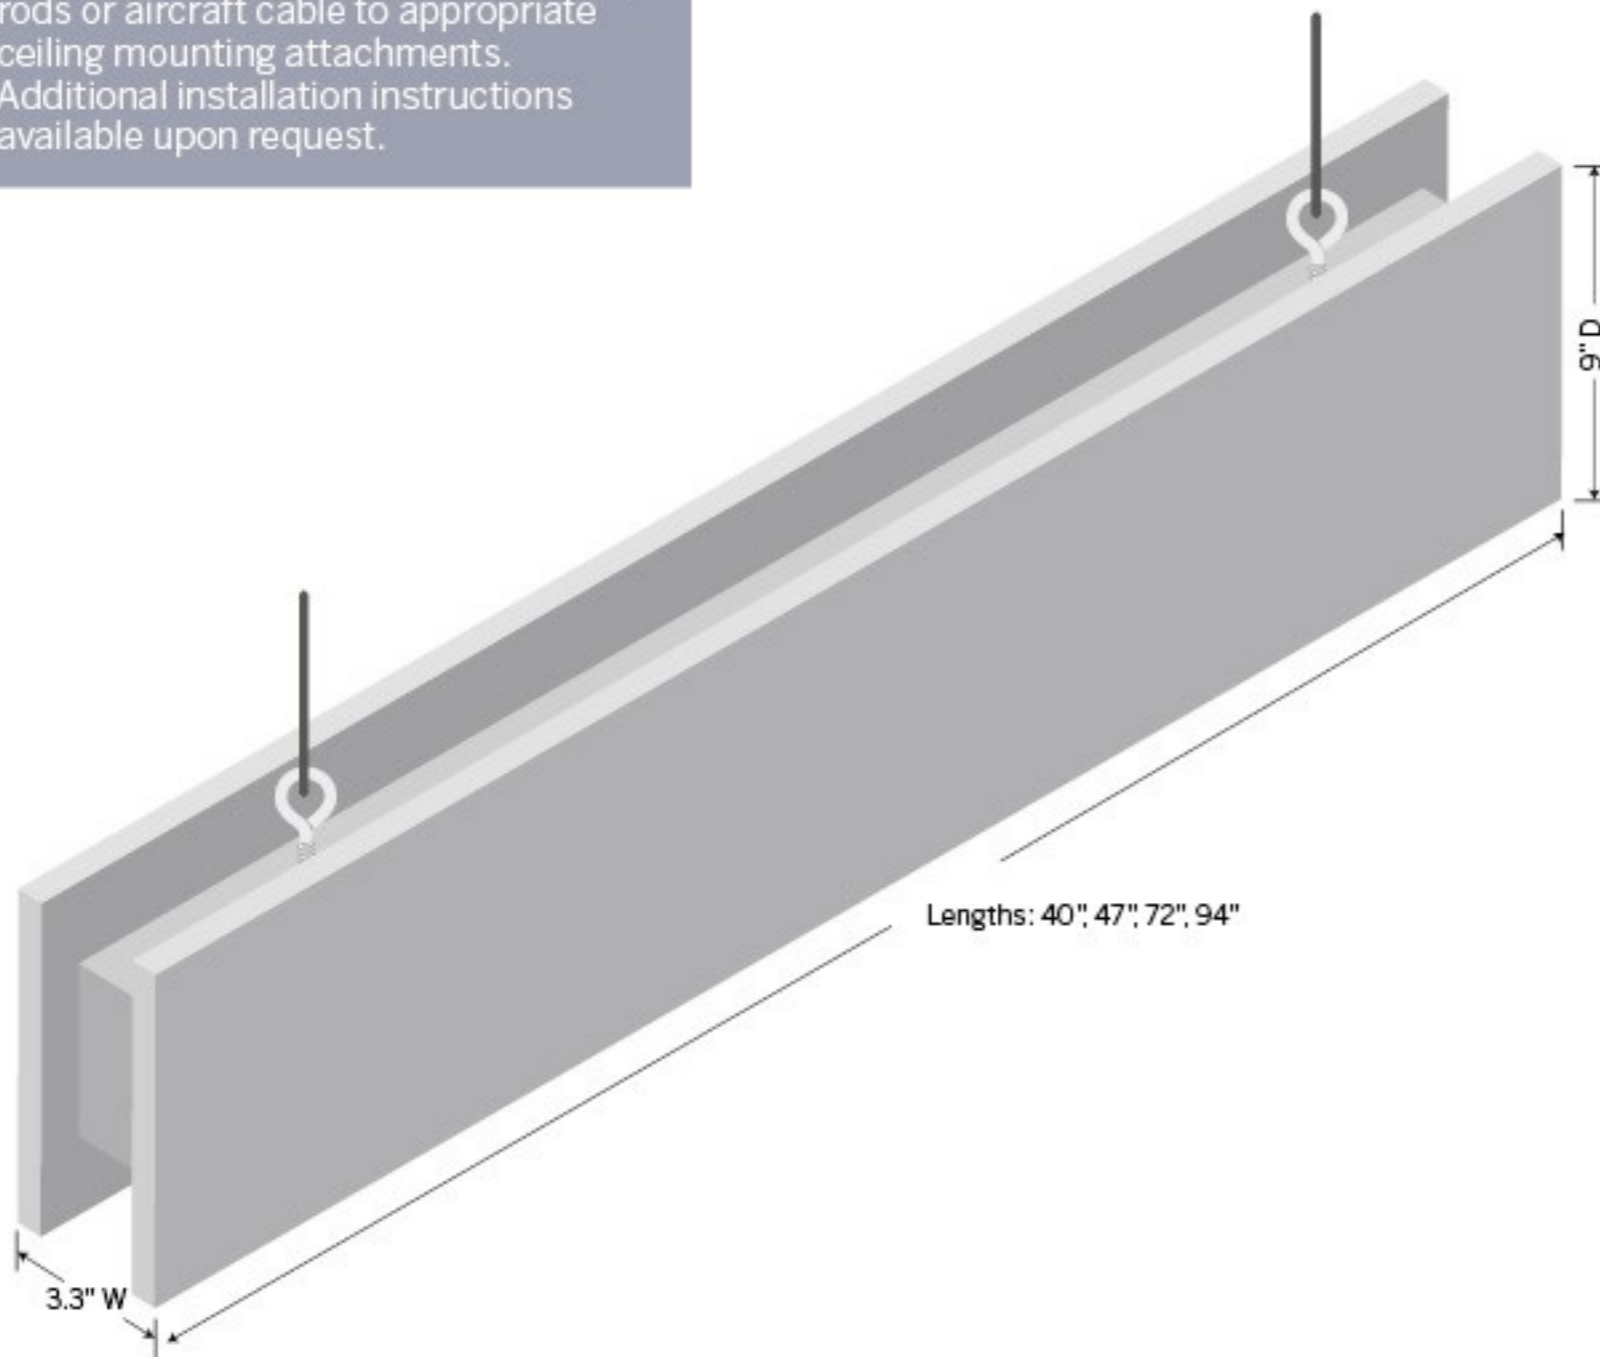

H-BAFFLE Free-hanging prefabricated baffles • Lengths: 40", 47", 72", 94" • 3.3"W x 9"D

INSTALLATION INSTRUCTIONS

EchoPanel H-baffles are installed using rods or aircraft cable to appropriate ceiling mounting attachments. Additional installation instructions available upon request.

MOUNTING HARDWARE OPTIONS

H-Baffle comes with either Eyebolt or 1/4"-20 male threaded rod which is compatible with female 1/4"-20 mounting hardware, sold separately.

H-Baffle is one of Kirei's acoustically winning design features- helping you design visually stunning, acoustically controlled spaces for creative, productive living, working and play.