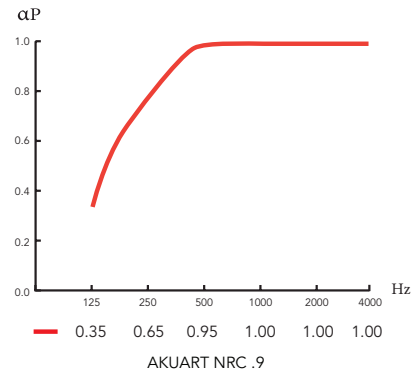

AKUART: ON THE WALL

Framed Acoustic Design Elements

Available Frame Colors / Finishes

NRC (Sound Absorption Rating): ASTM C423-90A

NRC: .9

Fire Rating

Canvas: Classification B-s1 according to DIN EN 13501-1

Acoustic Material: Fire retardant. Classification B-s1,d0 according to EN ISO 11925-2 & EN 13823

Environmental Certifications

VOC Emissions: CDPH v1.2-2017 Compliant; TVOC <0.5 mg/m³

OEKO-TEX® Standard 100

Product Care

AKUART is made with a form-stable stretched fabric which does not wrinkle or fold when mounted on the frame. The canvas is easily cleanable with bleach and can be machine washed at high temperatures (194 F), making it an ideal solution for pathogen concerns and healthcare environments. AKUART's unique design makes it possible to quickly and easily detach and replace the canvas, providing the option to change and update the print.

Installation

Screw the mounting clips into the wall and attach the frame to hang. For oversized products, additional on-site frame assembly may be required.