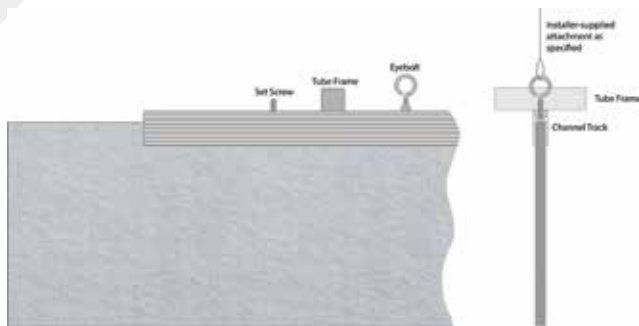

Configuration K

72"L x 11.5"D Blades
96"L x 48"W Rack
12" Blade spacing

Configuration L

94"L x 11.5"D Blades
96"L x 48"W Rack
12" Blade spacing

Available solid colors

Hardware & Installation

EchoSky Close-up View

Ceiling

Each EchoSky set comes as a kit of parts including: EchoPanel baffles, pre-drilled lightweight aluminum rack tubing, corner connectors, aluminum baffle channels with set screws and eyebolts for hanging.