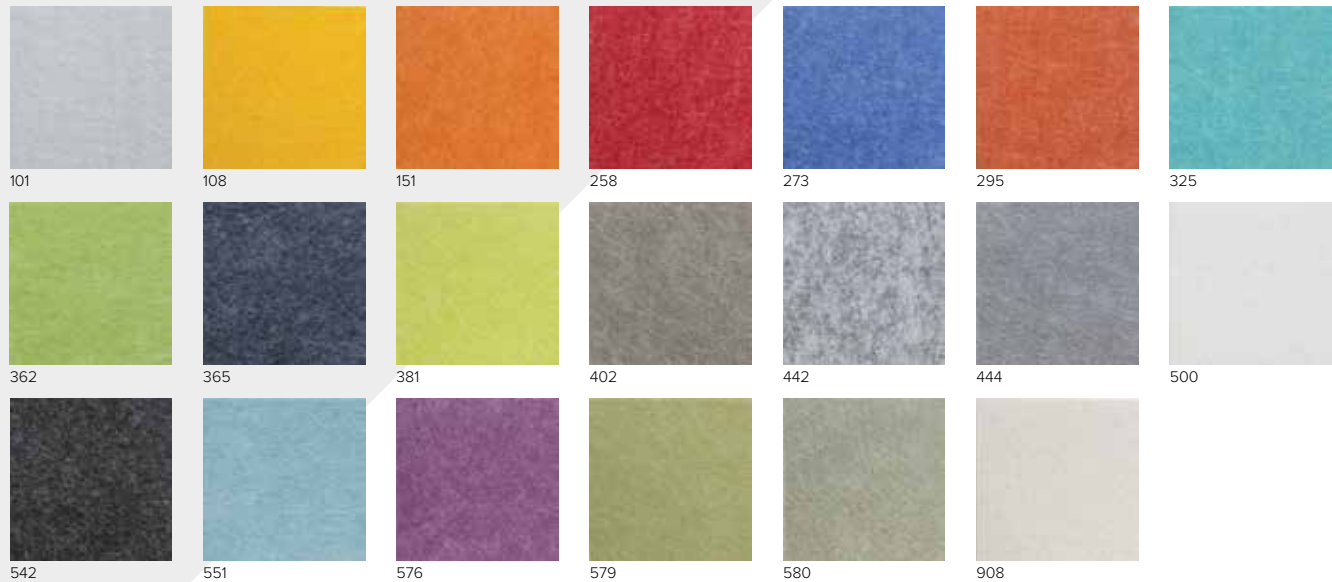

Available solid colors

Hardware

Included Hanging Hardware

Each Simple Baffle comes with 2 UC brackets as specified. Select the UC bracket that best fits the planned mounting. In addition, several companies supply hanging hardware compatible with 7mm, 12mm and 24mm EchoPanel®.

DUC (Direct Mount U-Channel)
Direct mount U-channel for flush attachment to drywall or wood ceilings

MUC (Male U-Channel)
Male 1/4"-20 threaded rod attaches to standard hanging hardware

FUC (Female U-Channel)
Accepts 1/4"-20 threaded bolt or rod for concrete ceiling or other hardware installation

EUC (Eyebolt U-Channel)
Provides open loop for cable, hook or clip mounting

Add-on Hanging Hardware

Premium Mounting Hardware
Kirei offers premium mounting hardware including Gyford and GripLock hanging systems.

T-Grid Clips
Add style to plain drop ceilings by mounting EchoPanel baffles. T-grid clips and FUC brackets easily attach to standard 15/16" T-Grid.

Custom Cutting

Customize it
Have a unique design idea? We can custom cut any shape you can dream up!

kireiechopanel®
simple sound solutions