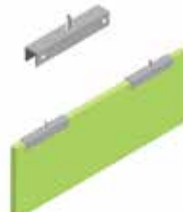

Fire Rating

ASTM E84 Class C (Class A treatment available)

VOC Emissions

ASTM D5116 <0.07mg/m m2/hr. (7 Days)

Available solid colors

Hardware

Included Hanging Hardware

Each Simple Baffle comes with 2 UC brackets as specified. Select the UC bracket that best fits the planned mounting. In addition, several companies supply hanging hardware compatible with 7mm, 12mm and 24mm EchoPanel®.

DUC (Direct Mount U-Channel)
Direct mount U-channel for flush attachment to drywall or wood ceilings

MUC (Male U-Channel)
Male 1/4"-20 threaded rod attaches to standard hanging hardware

FUC (Female U-Channel)
Accepts 1/4"-20 threaded bolt or rod for concrete ceiling or other hardware installation

EUC (Eyebolt U-Channel)
Provides open loop for cable, hook or clip mounting

Add-on Hanging Hardware

Premium Mounting Hardware
Kirei offers premium mounting hardware including Gyford and GripLock hanging systems.