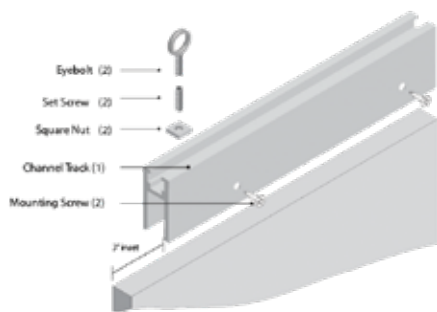

Hardware & Installation

EchoScreens can be hung from ceilings or walls using standard hardware or custom installation. Download the EchoScreen Installation Guide on the website for detailed information.

EchoScreen with Channel Track

Ceiling

Each standard EchoScreen includes our proprietary channel track, plus two attachment hardware sets. Hanging options include 1/4"-20 set screw and eyebolt fasteners to enable hanging with cable, rod and other premium hanging hardware.