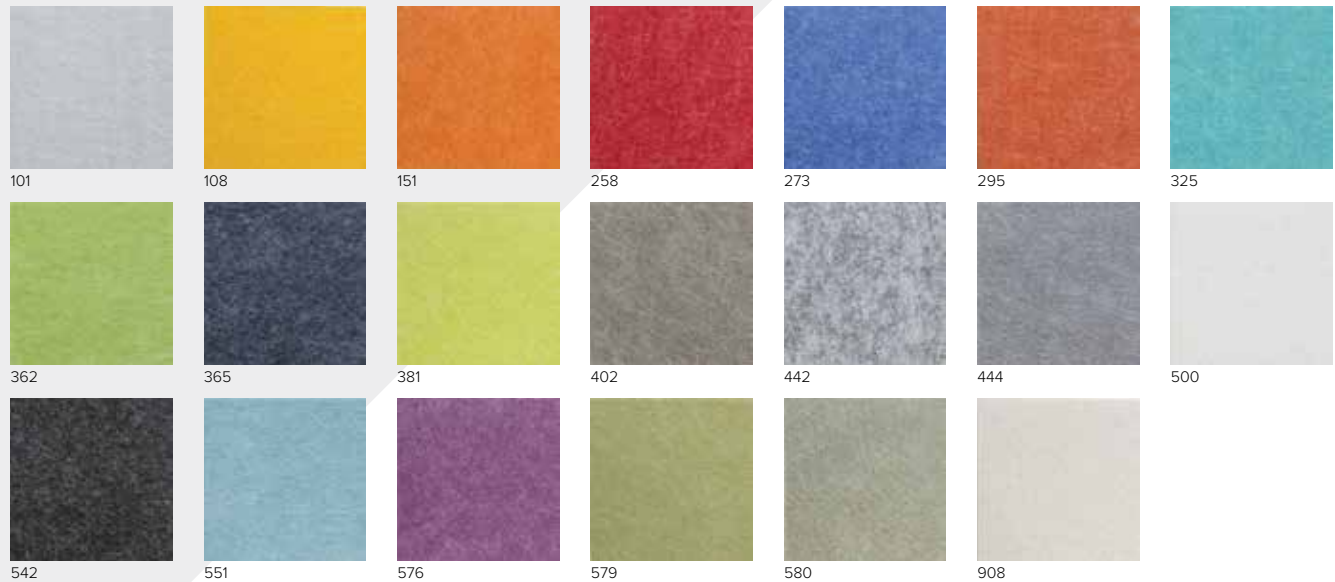

School Is In

3 Little Birds

Custom Designs

Customize it

Have a design in mind for EchoScreen? Contact Kirei for information on how to create custom EchoScreens.

kireiechopanel[®]
simple sound solutions

Available solid colors